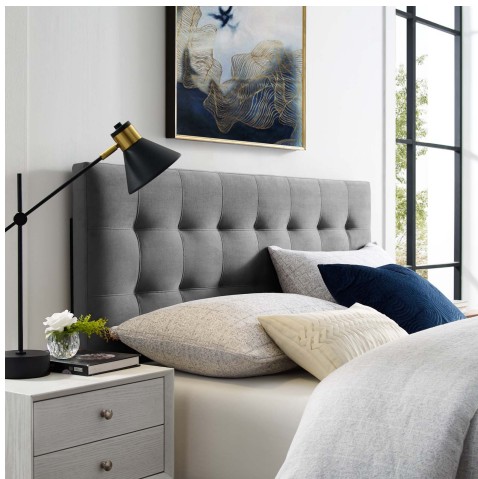

HONORMILL

NEED ASSISTANCE OR CUSTOM QUOTE? CALL: 212-560-5977 www.HONORMILL.com

Lily Biscuit Tufted Full Performance Velvet Headboard

\$176.00

Description

Instill classic elegance and modern luxury with the Lily Biscuit Tufted Performance Velvet Full Headboard. Lily features charming biscuit tufting for plush vintage glamour and timeless appeal. An elegant centerpiece to a teen's bedroom, guest room, or dorm, this upholstered velvet headboard for full bed frames provides a soft, stain-resistant update for premium comfort while relaxing, reading, or conversing in bed. Solidly constructed from plywood and fiberboard with dense foam padding, this full-size velvet headboard comes with five mounting positions that are height adjustable from 45" - 52.5". Set Includes: - Lily Biscuit Tufted Full Headboard

Additional Information

SKU	SMODC17837
Dimensions	Overall Product Dimensions: 3.5"L x 56"W x 22.5"H Floor to Top of Headboard: 45 - 52.5"H Floor to Bottom of Headboard: 23 - 30.5"H