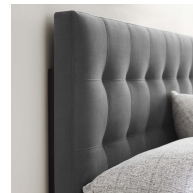

HONORMILL

NEED ASSISTANCE OR CUSTOM QUOTE? CALL: 212-560-5977 www.HONORMILL.com

Lily Biscuit Tufted Full Performance Velvet Headboard

\$176.00

Description

Instill classic elegance and modern luxury with the Lily Biscuit Tufted Performance Velvet Full Headboard. Lily features charming biscuit tufting for plush vintage glamour and timeless appeal. An elegant centerpiece to a teen's bedroom, guest room, or dorm, this upholstered velvet headboard for full bed frames provides a soft, stain-resistant update for premium comfort while relaxing, reading, or conversing in bed. Solidly constructed from plywood and fiberboard with dense foam padding, this full-size velvet headboard comes with five mounting positions that are height adjustable from 45" - 52.5". Set Includes: - Lily Biscuit Tufted Full Headboard

Additional Information

SKU	SMODC17837
Dimensions	Overall Product Dimensions: 3.5"L x 56"W x 22.5"H Floor to Top of Headboard: 45 - 52.5"H Floor to Bottom of Headboard: 23 - 30.5"H