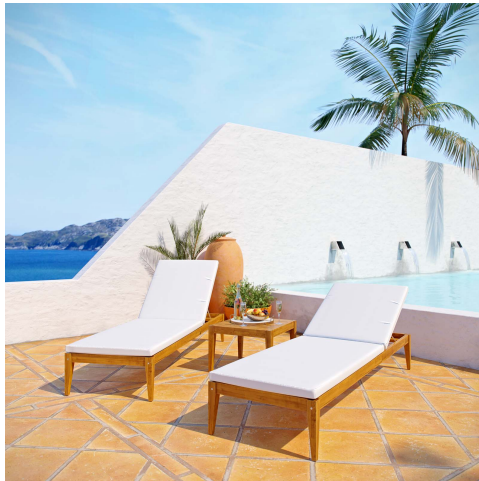

HONORMILL

NEED ASSISTANCE OR CUSTOM QUOTE? CALL: 212-560-5977 www.HONORMILL.com

Northlake 3 Piece Outdoor Patio Premium Grade A Teak Wood Set

\$2,490.00

Description

Soak in nature's majesty as you relax with the Northlake Premium Grade A Teak Outdoor Collection. Create your best memories as you lounge with a series featuring configurations customizable for your space. Ideal for balconies, backyards, patios, gazebos, poolside or garden, choose from Northlakes matching armchair, ottoman, chaise lounge, dining chair, dining table, sofa, and side table. Northlake features all-weather UV resistant cushions and a unique cross-back design for added support and aesthetic appeal. Teak is known for solid construction and the ability to withstand weather extremes and is the wood selection of choice for long-lasting outdoor decor. Includes an all-weather UV resistant Sunproof fabric cushions. Assembly required. Set Includes: One - Northlake Side Table Two - Northlake Chaise Lounge

Additional Information

SKU	SMODC16012
Dimensions	Overall Chaise Lounge Dimensions: 80.5"L x 26"W x 12"H Seat Dimensions: 51"L x 23.5"W x 12"H Base Dimensions: 80.5"L x 26"W Backrest Height: 29.5"H Overall Side Table Dimensions: 22.5"L x 22.5"W x 15.5"H Table Top Thickness: 0.5"H Floor to Underside of Table: 13.5"H Base Width: 22.5"W Overall Product Dimensions: 80.5"L x 74.5"W x 15.5"H