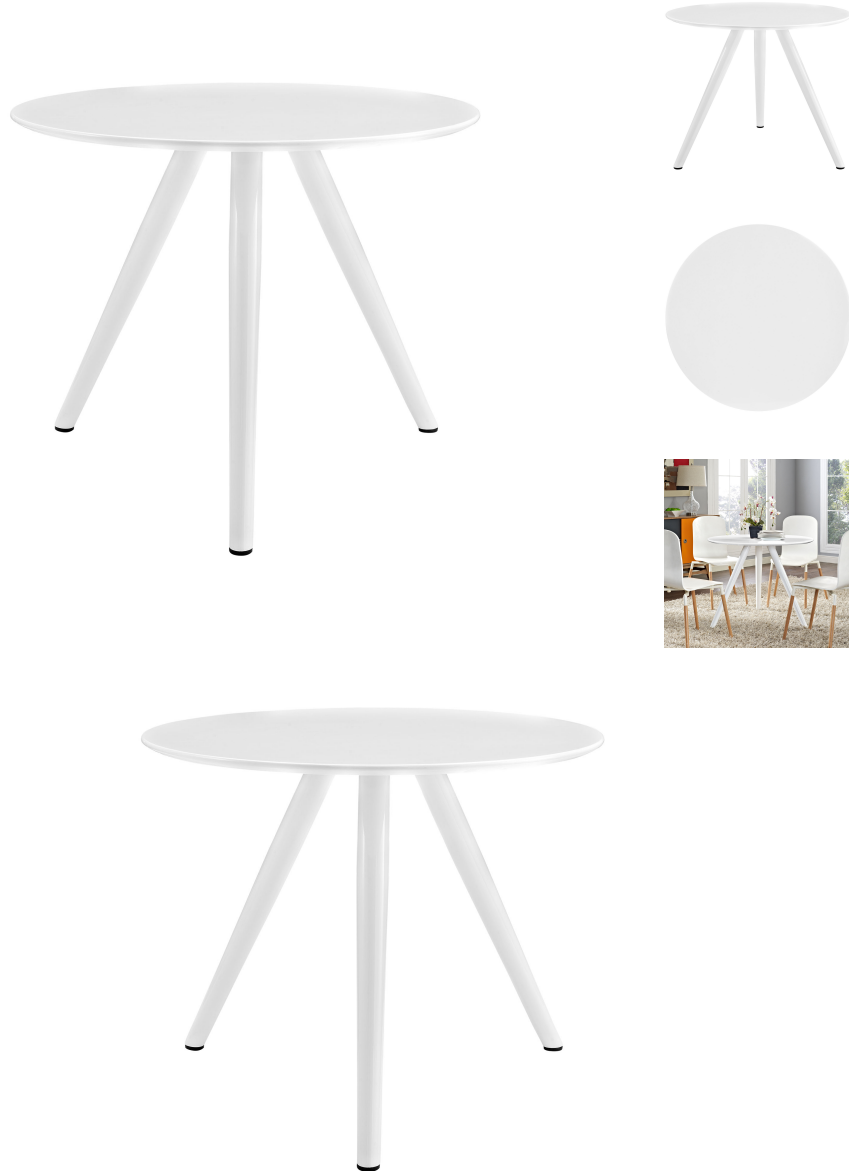

## Saarinen Tulip 36" Round Wood Top Dining Table With Tripod Base

\$608.00

### Description

Reflecting a seamless organic shape and timeless form, the Lippa dining table has become a symbol of modernism for over the past 60 years. Before its release, homes were filled with clunky remnants of an industrial age long gone by. But in order to advance into the new world, homes first had to transition from the traditional square table, into a piece that connoted progress. The base and dimensions are true to the original specifications, while the tables circular white top and metal legs are carefully lacquered with a chip-resistant finish. Set Includes: One - Lippa 36" Dining Table

## Additional Information

|            |   |
|------------|---|
| SKU        | SMODC13721  |
| Dimensions | Overall Product Dimensions: 35.5"L x 35.5"W x 29"H Floor to underside of table: 28"H Table Top Thickness: 1"H Width of legs: 31.5"W |