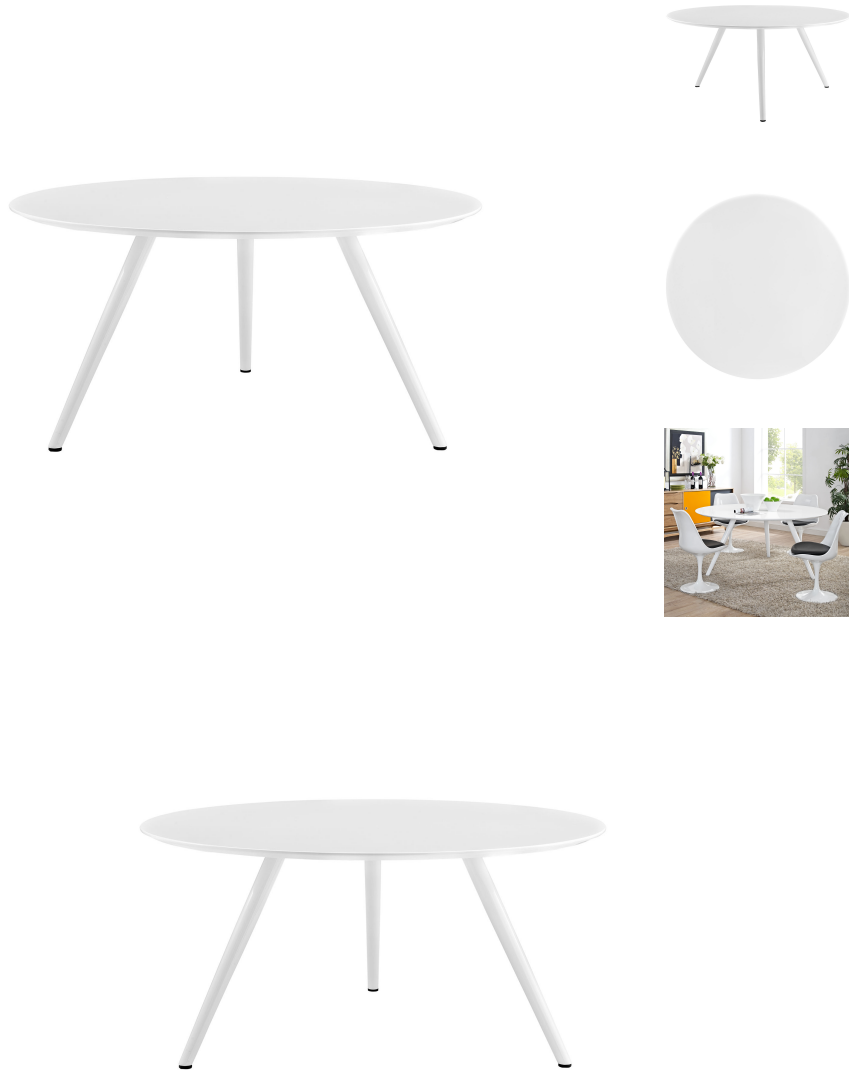

HONORMILL

NEED ASSISTANCE OR CUSTOM QUOTE? CALL: 212-560-5977 www.HONORMILL.com

Saarinen Tulip 60" Round Wood Top Dining Table With Tripod Base

\$1,260.00

Description

Achieve the perfect completion of time and grace with the classic Lippa Table. Reflect seamlessly as organic shapes and a slender stem-like pedestal glide you to the perfect vantage point. Elevate your surroundings beyond the sharp four-cornered traditional table as you blend divergent perspectives into one centrifugal force par excellence. Set Includes: One - 60" Lippa Dining Table With Wood Top

Additional Information

SKU	SMODC13725
Dimensions	Overall Product Dimensions: 60"L x 60"W x 29"H Floor to Underside of Table: 28"H Table Top Thickness: 1"H Width of Base: 51"W