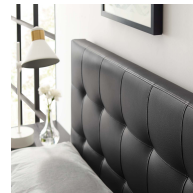

HONORMILL

NEED ASSISTANCE OR CUSTOM QUOTE? CALL: 212-560-5977 www.HONORMILL.com

Lily Full Upholstered Vinyl Headboard

\$174.00

Description

Add elegance to your bedroom with the Modway Lily Full Upholstered Faux Leather Tufted Headboard. Designed with just the right amount of grace, Lily is made from fiberboard, plywood, and soft faux leather upholstery for a construction that is both lightweight and long-lasting. Perfect for contemporary and modern bedrooms, sleep soundly with this headboard for full beds. Lily Full Headboard is a piece that imparts a sense of tranquility amidst an impressive backdrop of style. Set Includes: One - Lily Full Headboard

Additional Information

SKU	SMODC16670
Dimensions	<p>Overall Product Dimensions: 3.5"L x 56"W x 45 - 52.5"H Bedframe Mounting Location: 4.5 - 8.5"H Mounting Location A - Height to Top of Headboard: 52.5"H Mounting Location A - Height to Bottom of Headboard: 30.5"H Mounting Location B - Height to Top of Headboard: 50"H Mounting Location B - Height to Bottom of Headboard: 28"H Mounting Location C - Height to Top of Headboard: 47.5"H Mounting Location C - Height to Bottom of Headboard: 25.5"H Mounting Location D - Height to Top of Headboard: 45"H Mounting Location D - Height to Bottom of Headboard: 23"H</p>