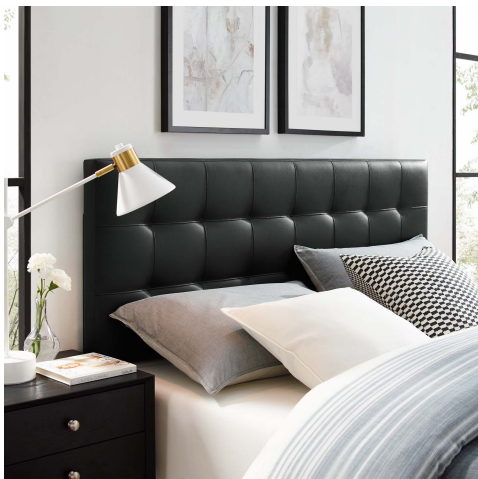

HONORMILL

NEED ASSISTANCE OR CUSTOM QUOTE? CALL: 212-560-5977 www.HONORMILL.com

Lily Full Upholstered Vinyl Headboard

\$174.00

Description

Add elegance to your bedroom with the Modway Lily Full Upholstered Faux Leather Tufted Headboard. Designed with just the right amount of grace, Lily is made from fiberboard, plywood, and soft faux leather upholstery for a construction that is both lightweight and long-lasting. Perfect for contemporary and modern bedrooms, sleep soundly with this headboard for full beds. Lily Full Headboard is a piece that imparts a sense of tranquility amidst an impressive backdrop of style. Set Includes: One - Lily Full Headboard

Additional Information

SKU	SMODC16670
Dimensions	<p>Overall Product Dimensions: 3.5"L x 56"W x 45 - 52.5"H Bedframe Mounting Location: 4.5 - 8.5"H Mounting Location A - Height to Top of Headboard: 52.5"H Mounting Location A - Height to Bottom of Headboard: 30.5"H Mounting Location B - Height to Top of Headboard: 50"H Mounting Location B - Height to Bottom of Headboard: 28"H Mounting Location C - Height to Top of Headboard: 47.5"H Mounting Location C - Height to Bottom of Headboard: 25.5"H Mounting Location D - Height to Top of Headboard: 45"H Mounting Location D - Height to Bottom of Headboard: 23"H</p>