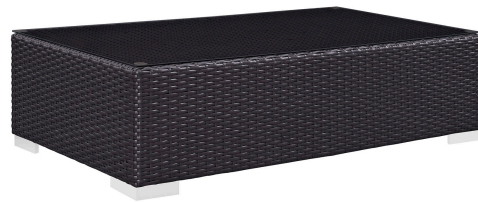

HONORMILL

NEED ASSISTANCE OR CUSTOM QUOTE? CALL: 212-560-5977 www.HONORMILL.com

Convene 7 Piece Outdoor Patio Sectional Set

\$4,259.00

Description

Gather stages of sensitivity with the Convene Outdoor Sectional series. Made with a synthetic rattan weave and a powder-coated aluminum frame, Convene is a versatile outdoor furniture set that shifts and combines according to the spontaneous needs of the moment. Outfitted with all-weather fabric cushions, leave a positive impression on friends and family while enhancing your patio, backyard, or poolside repast in this series of palpable distinction. This installment of the series is an Outdoor Patio Sectional Sofa Set. Set Includes: Five - Convene Outdoor Pillows One - Convene Outdoor Patio Coffee Table Three - Convene Outdoor Patio Armless Three - Convene Outdoor Patio Corner

Additional Information

SKU	SMODC12807
Dimensions	Overall Product Dimensions: 100"L x 128"W x 25.5"H Overall Corner Dimensions: 35.5"L x 35.5"W x 25.5 - 33.5"H Seat Dimensions: 22.5"L x 17.5"H Armrest Height: 25.5"H Cushion Thickness: 5"H Seat Cushion Dimensions: 28.5"L x 28.5"W x 15.5"H Overall Coffee Table Dimensions: 23.5"L x 43.5"W x 12"H Overall Armless Dimensions: 35"L x 28.5"W x 25.5 - 33"H Seat Cushion Dimensions: 22.5"L x 28.5"W x 17.5"H Backrest Dimensions: 6"L x 28.5"W x 15.5"H Overall Pillow Set Dimensions: 17.5"W x 17.5"H