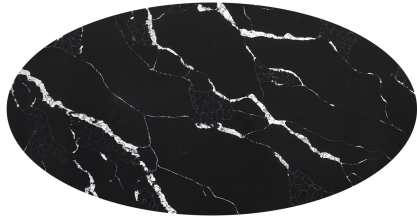

HONORMILL

NEED ASSISTANCE OR CUSTOM QUOTE? CALL: 212-560-5977 www.HONORMILL.com

Sandlake | Saarinen 78" Oval Quartz Tulip Dining Table

\$2,999.00

Description

Sandlake | Saarinen 78" Oval Quartz Tulip Dining Table

Mirroring the uncomplicated shape and classic design of Saarinen's oval Tulip Table, this replica dining table provides all the beauty and function of its iconic counterpart. In the late 1950s, designer and architect Eero Saarinen set out to solve a specific design problem when creating this hallmark table design, "The underside of typical chairs and tables makes a confusing, unrestful world. I wanted to clear up the slum of legs." The result—his simple yet elegant "legless" pedestal Tulip Table – a must-have piece revered by modern design lovers the world over.

Features & Benefits

- Generous 78" size allow for mid-size gatherings and comfortable seating of up to 6-8 guests.
- Oval shape encourages intimate conversation and passing of dishes from all sides.
- Pedestal base allows for ample foot space of each guest and use with replica Saarinen Chair and many dining side chairs.
- Thick 3/4" top with bevel-edge provides easy-clean dining surface and luxurious aesthetics.
- Heavy molded aluminum base, powder-coated in abrasion-resistant finish for durability.
- Selection of imported Marble or US-sourced, fine Quartz. All of our quartz top series are made in the USA and made to order. We use only real quartz slabs similar to Caesarstone. [Read more about Quartz here](#)

Color Options

Versatile color options allow the table to meld with many decors. The table's white color option provides a crisp clean look ideal for light and airy dining and work spaces. While the table in black offers a dramatic look in moody surroundings such as the formal dining room or upscale meeting room. Contrasting marble veining on both color selections adds interest and movement to any space.