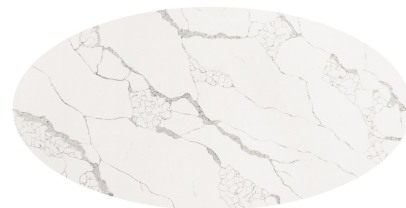

HONORMILL

NEED ASSISTANCE OR CUSTOM QUOTE? CALL: 212-560-5977 www.HONORMILL.com

Sandlake | Saarinen 78" Oval Quartz Tulip Dining Table

\$2,999.00

Description

Sandlake | Saarinen 78" Oval Quartz Tulip Dining Table

Mirroring the uncomplicated shape and classic design of Saarinen's oval Tulip Table, this replica dining table provides all the beauty and function of its iconic counterpart. In the late 1950s, designer and architect Eero Saarinen set out to solve a specific design problem when creating this hallmark table design, "The underside of typical chairs and tables makes a confusing, unrestful world. I wanted to clear up the slum of legs." The result—his simple yet elegant "legless" pedestal Tulip Table – a must-have piece revered by modern design lovers the world over.

Features & Benefits

- Generous 78" size allow for mid-size gatherings and comfortable seating of up to 6-8 guests.
- Oval shape encourages intimate conversation and passing of dishes from all sides.
- Pedestal base allows for ample foot space of each guest and use with replica Saarinen Chair and many dining side chairs.
- Thick 3/4" top with bevel-edge provides easy-clean dining surface and luxurious aesthetics.
- Heavy molded aluminum base, powder-coated in abrasion-resistant finish for durability.
- Selection of imported Marble or US-sourced, fine Quartz. All of our quartz top series are made in the USA and made to order. We use only real quartz slabs similar to Caesarstone. [Read more about Quartz here](#)

Exacting Look

With Saarinen's mission in mind, we created our reproduction table to reflect the authentic-quality and expert craftsmanship inherent in the original design. It features the same legless design with slender pedestal base and smooth marble top in classic oval shape.