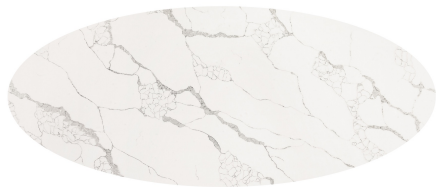

HONORMILL

NEED ASSISTANCE OR CUSTOM QUOTE? CALL: 212-560-5977 www.HONORMILL.com

Sandlake | Saarinen 72" Oval Quartz Tulip Dining Table

$3,413.00

Description

Sandlake | Saarinen 72" Oval Tulip Dining Table

Mirroring the uncomplicated shape and classic design of Saarinen's oval Tulip Table, this replica dining table provides all the beauty and function of its iconic counterpart. In the late