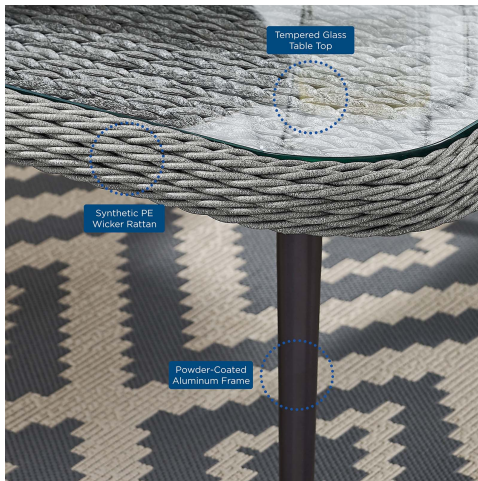

HONORMILL

NEED ASSISTANCE OR CUSTOM QUOTE? CALL: 212-560-5977 www.HONORMILL.com

Endeavor Outdoor Patio Wicker Rattan Square Coffee Table

\$420.00

Description

Gather family and friends to indulge in good weather and a premium lounge experience with the Endeavor Outdoor Patio Collection. Sporting a stylish contemporary modern look, Endeavor features waterproof, black powder-coated aluminum legs, non-marking foot caps, and a designer gray-on-gray tone synthetic rattan weave perfect for upgrading a variety of balcony, garden, backyard, and patio decors. This coffee table installment of the series comes with an easy-to-clean tempered glass table top, providing the ideal surface for resting a plate of hors d'oeuvres, a cocktail or current read. Set Includes: One - Endeavor Wicker Rattan Square Coffee Table

Additional Information

SKU	SMOD183154
Color Selection	Gray
Product Materials	Aluminium frame conical legs black foot plug
Dimensions	Overall Product Dimensions: 32"L x 32"W x 15"H Base Dimensions: 21"L x 22"W