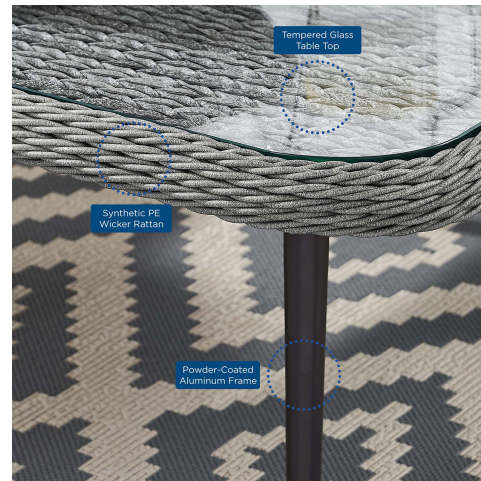

HONORMILL

NEED ASSISTANCE OR CUSTOM QUOTE? CALL: 212-560-5977 www.HONORMILL.com

Endeavor Outdoor Patio Wicker Rattan Square Coffee Table

\$420.00

Description

Gather family and friends to indulge in good weather and a premium lounge experience with the Endeavor Outdoor Patio Collection. Sporting a stylish contemporary modern look, Endeavor features waterproof, black powder-coated aluminum legs, non-marking foot caps, and a designer gray-on-gray tone synthetic rattan weave perfect for upgrading a variety of balcony, garden, backyard, and patio decors. This coffee table installment of the series comes with an easy-to-clean tempered glass table top, providing the ideal surface for resting a plate of hors d'oeuvres, a cocktail or current read. Set Includes: One - Endeavor Wicker Rattan Square Coffee Table

Additional Information

SKU	SMOD183154
Color Selection	Gray
Product Materials	Aluminium frame conical legs black foot plug
Dimensions	Overall Product Dimensions: 32"L x 32"W x 15"H Base Dimensions: 21"L x 22"W