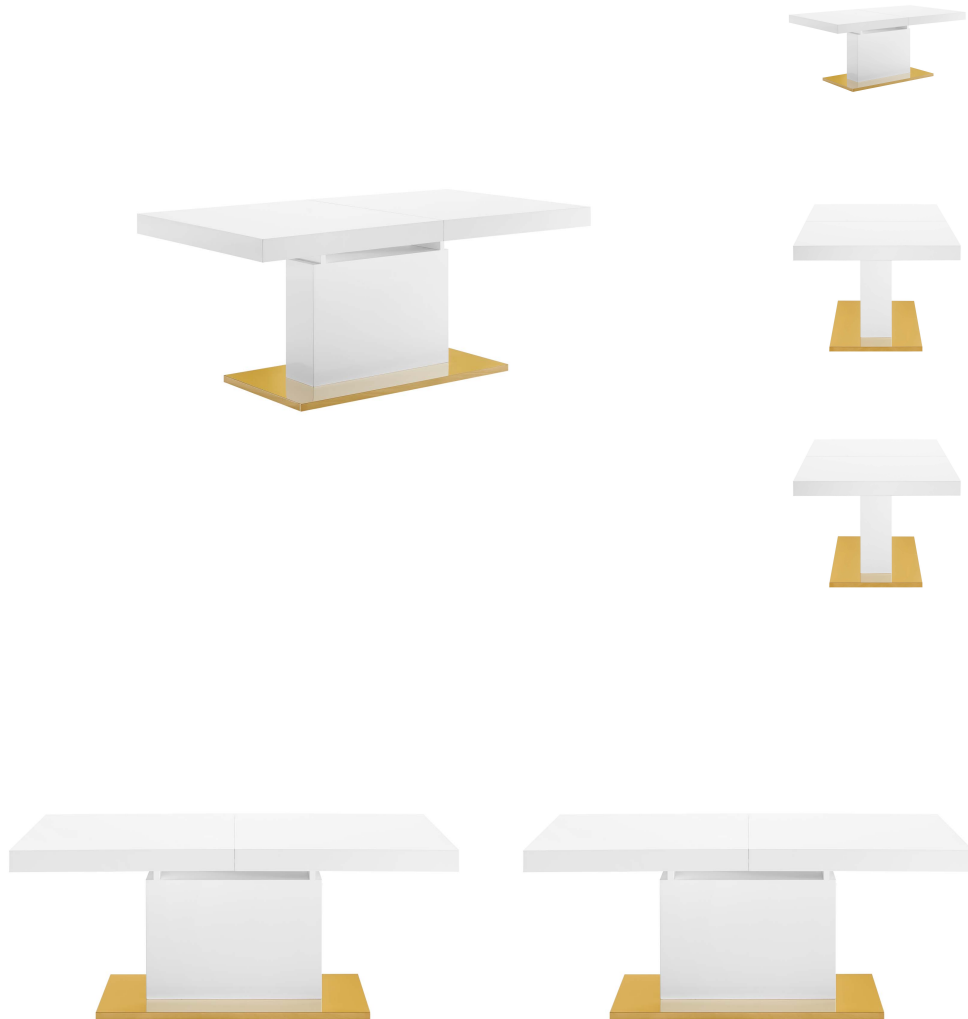

HONORMILL

NEED ASSISTANCE OR CUSTOM QUOTE? CALL: 212-560-5977 www.HONORMILL.com

Vector Expandable Dining Table

\$1,392.00

Description

Reimagine your dining decor with the Vector Expandable Dining Table. Tailored for all occasions from intimate dining to festive gatherings, the organic wood grain surface on this dining table is perfect for haute cuisine and home cooking. Featuring durable fiberboard construction, wood veneer, a gold stainless steel base, a butterfly leaf with a lock that collapses inside the distinguished columnal base with ease, and non-marking foot pads to help protect your flooring, Vector comfortably seats up to eight people and extends from 71 to 94.5 inches. Set Includes: One - Vector Expandable Dining Table

Additional Information

SKU	SMOD183158
Color Selection	White Gold
Product Materials	KD structure, P2/EPA MDF with BLK or WHI color (High Gloss Lacquer). 2, P2/EPA MDF with veneer, base: # 201 stainless steel plated with gold, bottom with black plastic adjusting pad, middle panel can be folded at the bottom, table length extendable
Dimensions	Overall Product Dimensions: 71 - 94.5"L x 39.5"W x 30"H