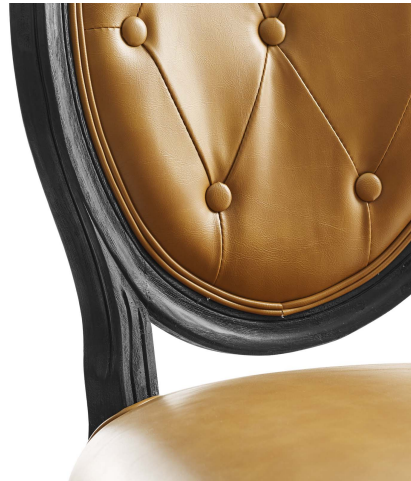

HONORMILL

NEED ASSISTANCE OR CUSTOM QUOTE? CALL: 212-560-5977 www.HONORMILL.com

Arise Vintage French Vegan Leather Dining Side Chair

\$309.00

Description

Revel in the whispered opulence of the Arise Dining Side Chair. Featuring a fluted wood frame, button tufted diamond trim, elegant welting, dense foam padding, an upholstered vegan leather seat, this oval back dining or accent chair elegantly blends old world charm with modern intrigue. Designed with a vintage French look and an undeniable appeal, Arise supports up to 331 pounds and comes with foot pads to preserve flooring. Comes fully assembled. Set Includes: One - Arise Vintage French Dining Side Chair

Additional Information

SKU	SMOD183184
Color Selection	Black Tan
Product Materials	28KG/M3 density foam 5cm thickness, Rubber Wood, Huajin PU 40tan-2, WHITE PP foot pad, Plywood, Chair Weight Capacity: 150kgs.
Dimensions	Overall Product Dimensions: 19.5"L x 22.5"W x 38.5"H Seat Dimensions: 17.5"L x 19.5"W x 19.5"H Backrest Dimensions: 1.5"L x 19"W x 20"H