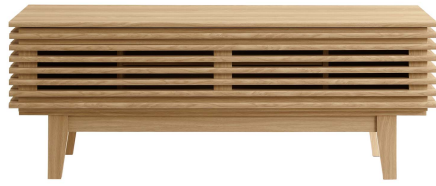

HONORMILL

NEED ASSISTANCE OR CUSTOM QUOTE? CALL: 212-560-5977 www.HONORMILL.com

Render 46" TV Stand

\$471.00

Description

Tap into mid-century aesthetics with the Render 50" TV Stand. This installment of the Render collection features a durable particleboard frame with a smooth walnut grain laminate, four tapered wood legs, an adjustable shelf, a center cable management hole, side storage areas, and a bottom-hinged door for easy access to shelf storage. This versatile mid-century modern living room table features a solid construction with a pleasing look and practical functionality. Perfect for media storage, Render accommodates flat-screen TVs up to 50" wide. Set Includes: One - Render 46" TV Stand

Additional Information

SKU	SMOD183534
Color Selection	Oak
Product Materials	Wood
Dimensions	Overall Product Dimensions: 46"L x 15.5"W x 17.5"H Floor to Underside of Table: 7"H Table Top Thickness: 0.5"H Inner Drawer Dimensions: 10"W x 9"H Drawer Frame Dimensions: 0.5"W x 9"H Base Dimensions: 14"L x 44"W Leg Width: 38"W