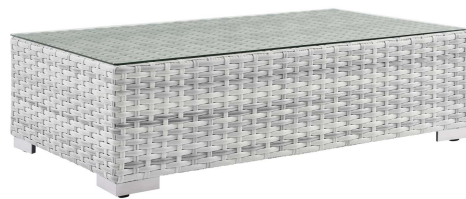

## Convene Outdoor Patio Coffee Table

\$322.00

## Description

Gather stages of sensitivity with the Convene Outdoor Coffee Table. Made with a synthetic rattan weave and a powder-coated aluminum frame, Convene leaves a positive impression on friends and family while enhancing your patio, backyard, or poolside retreat with palpable distinction. The Convene Outdoor Coffee Table is part of a collection that shifts and combines according to the spontaneous needs of the moment. Set Includes: One - Convene Coffee Table

## Additional Information

|                   |   |
|-------------------|---|
| SKU               | SMOD183646  |
| Color Selection   | Light Gray  |
| Product Materials | Rattan: Powder coated aluminum tube frame, The main frame is 20*20*1.2mm aluminum tube, and the leg is 15*15*1.2mm aluminum tube 4pcs Polished 201 stainless steel L leg. 1100*600*5mmT clear tempered glass with 4pcs plastic suckers. |
| Dimensions        | Overall Product Dimensions: 23.5"L x 43.5"W x 12.5"H Table Height: 12"H   |