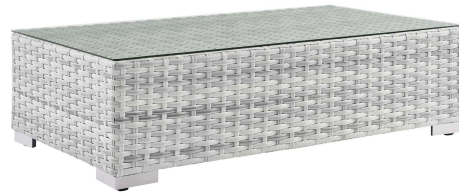

## Convene Outdoor Patio Coffee Table

\$322.00

## Description

Gather stages of sensitivity with the Convene Outdoor Coffee Table. Made with a synthetic rattan weave and a powder-coated aluminum frame, Convene leaves a positive impression on friends and family while enhancing your patio, backyard, or poolside retreat with palpable distinction. The Convene Outdoor Coffee Table is part of a collection that shifts and combines according to the spontaneous needs of the moment. Set Includes: One - Convene Coffee Table

## Additional Information

|                   |   |
|-------------------|---|
| SKU               | SMOD183646  |
| Color Selection   | Light Gray  |
| Product Materials | Rattan: Powder coated aluminum tube frame, The main frame is 20*20*1.2mm aluminum tube, and the leg is 15*15*1.2mm aluminum tube 4pcs Polished 201 stainless steel L leg. 1100*600*5mmT clear tempered glass with 4pcs plastic suckers. |
| Dimensions        | Overall Product Dimensions: 23.5"L x 43.5"W x 12.5"H Table Height: 12"H   |