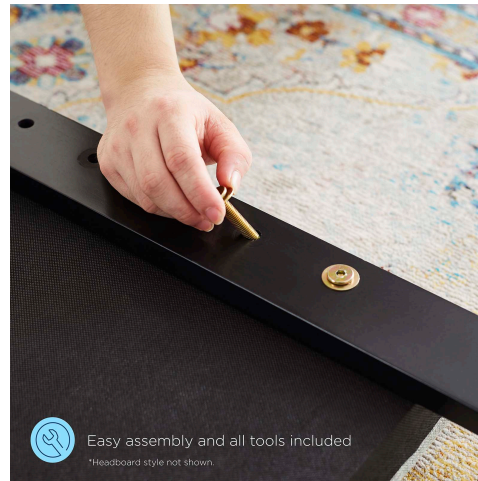

## Rosalind Performance Velvet King/California King Headboard

\$306.00

Stain-Resistant Performance Velvet  
with a Plywood and MDF Frame.

Mounts in Multiple Positions  
For a Custom Fit

## Description

The perfect addition to a master bedroom or guest bedroom, the Rosalind Tufted Performance Velvet King/California King Headboard is rich in glam deco style and elegant elements. Bringing luxe intrigue to the bedroom, this velvet headboard features classic nailhead trim, channel tufting, and a unique silhouette. This padded headboard is upholstered in soft, stain-resistant performance velvet with dense foam to offer a supportive comfort while sitting up in bed reading, relaxing, or watching TV. A backdrop for a variety of bedding styles, this height-adjustable headboard fits king or California king size bed frames with its three mounting positions. Assembly required. Set Includes: One - Rosalind Performance Velvet King/California King Headboard