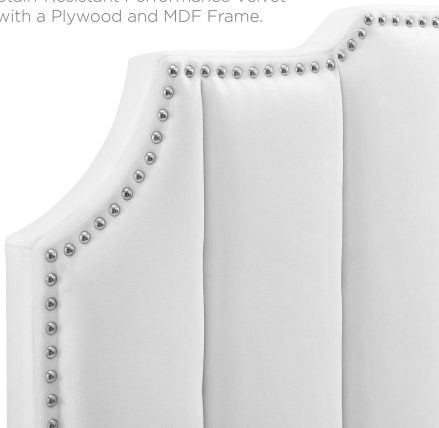

## Rosalind Performance Velvet King/California King Headboard

\$306.00

Stain-Resistant Performance Velvet  
with a Plywood and MDF Frame.

Mounts in Multiple Positions  
For a Custom Fit

## Description

The perfect addition to a master bedroom or guest bedroom, the Rosalind Tufted Performance Velvet King/California King Headboard is rich in glam deco style and elegant elements. Bringing luxe intrigue to the bedroom, this velvet headboard features classic nailhead trim, channel tufting, and a unique silhouette. This padded headboard is upholstered in soft, stain-resistant performance velvet with dense foam to offer a supportive comfort while sitting up in bed reading, relaxing, or watching TV. A backdrop for a variety of bedding styles, this height-adjustable headboard fits king or California king size bed frames with its three mounting positions. Assembly required. Set Includes: One - Rosalind Performance Velvet King/California King Headboard

### Additional Information

SKU	SMOD183746
Color Selection	White
Product Materials	Plywood/MDF/LVL, Fabric Material: Yuhua Fabric
Dimensions	Overall Product Dimensions: 3.5"L x 78.5"W x 30.5"H Floor to Top of Headboard: 50 - 58"H Floor to Bottom of Headboard: 19.5 - 27.5"H