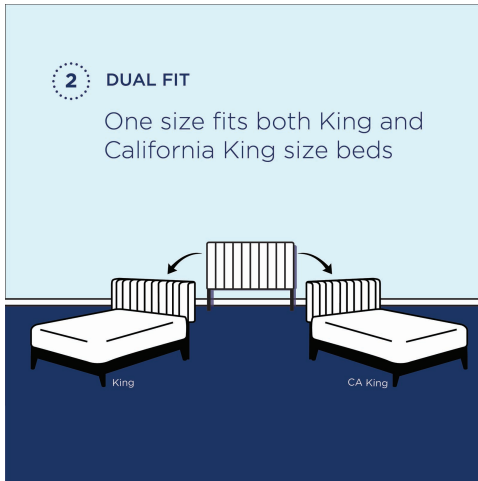

## Rosalind Performance Velvet King/California King Headboard

\$306.00

Stain-Resistant Performance Velvet  
with a Plywood and MDF Frame.

Mounts in Multiple Positions  
For a Custom Fit

## Description

The perfect addition to a master bedroom or guest bedroom, the Rosalind Tufted Performance Velvet King/California King Headboard is rich in glam deco style and elegant elements. Bringing luxe intrigue to the bedroom, this velvet headboard features classic nailhead trim, channel tufting, and a unique silhouette. This padded headboard is upholstered in soft, stain-resistant performance velvet with dense foam to offer a supportive comfort while sitting up in bed reading, relaxing, or watching TV. A backdrop for a variety of bedding styles, this height-adjustable headboard fits king or California king size bed frames with its three mounting positions. Assembly required. Set Includes: One - Rosalind Performance Velvet King/California King Headboard

### Additional Information

SKU	SMOD183746
Color Selection	White
Product Materials	Plywood/MDF/LVL, Fabric Material: Yuhua Fabric
Dimensions	Overall Product Dimensions: 3.5"L x 78.5"W x 30.5"H Floor to Top of Headboard: 50 - 58"H Floor to Bottom of Headboard: 19.5 - 27.5"H