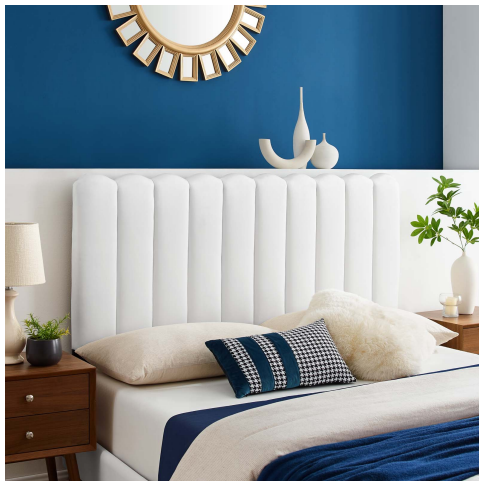

## Delilah Performance Velvet Twin Headboard

\$199.00

Stain-Resistant Performance Velvet  
with a Plywood and MDF Frame.

Mounts in Multiple Positions  
For a Custom Fit

## Description

Inspire elegance and luxury in your master bedroom or guest bedroom with the Delilah Channel Tufted Performance Velvet Twin Headboard. Featuring rich velvet texture, channel tufting, and a scalloped silhouette, this twin headboard blends glam deco style with ocean-inspired aesthetics. This padded headboard is upholstered in soft, stain-resistant performance velvet with dense foam to offer a supportive comfort while sitting up in bed reading, relaxing, or watching TV. A backdrop for a variety of bedding styles, this height-adjustable headboard fits twin size bed frames with its three mounting positions. Assembly required. Set Includes: One - Delilah Performance Velvet Twin Headboard

### Additional Information

SKU	SMOD183755
Color Selection	White
Product Materials	Plywood/MDF/LVL, Fabric Material: Yuhua Fabric
Dimensions	Overall Product Dimensions: 3.5"L x 39"W x 26"H Floor to Top of Headboard: 41.5 - 56.5"H Floor to Bottom of Headboard: 15.5 - 30.5"H