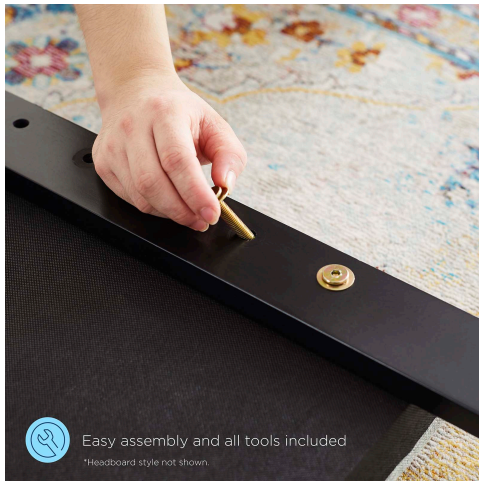

## Delilah Performance Velvet Twin Headboard

\$199.00

Stain-Resistant Performance Velvet  
with a Plywood and MDF Frame.

Mounts in Multiple Positions  
For a Custom Fit

## Description

Inspire elegance and luxury in your master bedroom or guest bedroom with the Delilah Channel Tufted Performance Velvet Twin Headboard. Featuring rich velvet texture, channel tufting, and a scalloped silhouette, this twin headboard blends glam deco style with ocean-inspired aesthetics. This padded headboard is upholstered in soft, stain-resistant performance velvet with dense foam to offer a supportive comfort while sitting up in bed reading, relaxing, or watching TV. A backdrop for a variety of bedding styles, this height-adjustable headboard fits twin size bed frames with its three mounting positions. Assembly required. Set Includes: One - Delilah Performance Velvet Twin Headboard