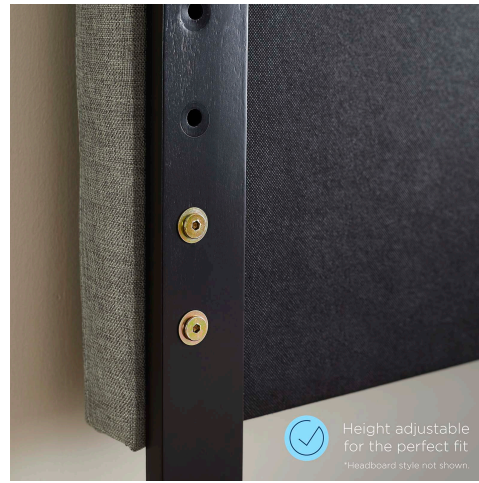

## Delilah Performance Velvet Twin Headboard

\$199.00

Stain-Resistant Performance Velvet  
with a Plywood and MDF Frame.

Mounts in Multiple Positions  
For a Custom Fit

## Description

Inspire elegance and luxury in your master bedroom or guest bedroom with the Delilah Channel Tufted Performance Velvet Twin Headboard. Featuring rich velvet texture, channel tufting, and a scalloped silhouette, this twin headboard blends glam deco style with ocean-inspired aesthetics. This padded headboard is upholstered in soft, stain-resistant performance velvet with dense foam to offer a supportive comfort while sitting up in bed reading, relaxing, or watching TV. A backdrop for a variety of bedding styles, this height-adjustable headboard fits twin size bed frames with its three mounting positions. Assembly required. Set Includes: One - Delilah Performance Velvet Twin Headboard