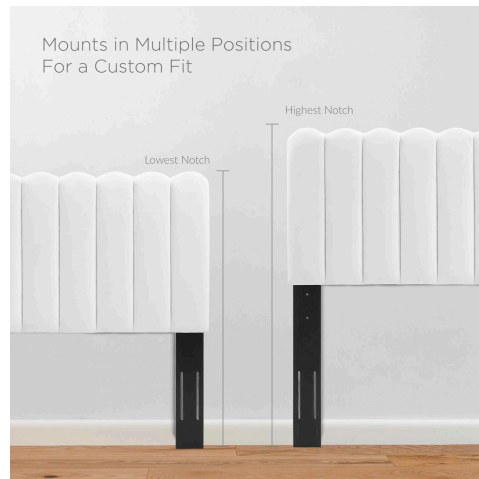

## Delilah Performance Velvet Twin Headboard

\$199.00

Stain-Resistant Performance Velvet  
with a Plywood and MDF Frame.

Mounts in Multiple Positions  
For a Custom Fit

## Description

Inspire elegance and luxury in your master bedroom or guest bedroom with the Delilah Channel Tufted Performance Velvet Twin Headboard. Featuring rich velvet texture, channel tufting, and a scalloped silhouette, this twin headboard blends glam deco style with ocean-inspired aesthetics. This padded headboard is upholstered in soft, stain-resistant performance velvet with dense foam to offer a supportive comfort while sitting up in bed reading, relaxing, or watching TV. A backdrop for a variety of bedding styles, this height-adjustable headboard fits twin size bed frames with its three mounting positions. Assembly required. Set Includes: One - Delilah Performance Velvet Twin Headboard

### Additional Information

SKU	SMOD183755
Color Selection	White
Product Materials	Plywood/MDF/LVL, Fabric Material: Yuhua Fabric
Dimensions	Overall Product Dimensions: 3.5"L x 39"W x 26"H Floor to Top of Headboard: 41.5 - 56.5"H Floor to Bottom of Headboard: 15.5 - 30.5"H