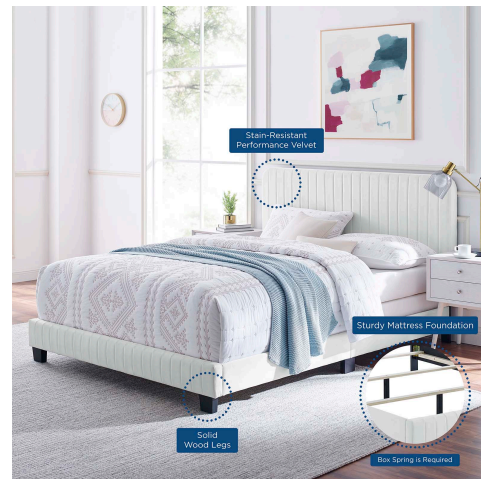

HONORMILL

NEED ASSISTANCE OR CUSTOM QUOTE? CALL: 212-560-5977 www.HONORMILL.com

Celine Channel Tufted Performance Velvet Queen Bed

\$332.00

Description

Elevate your master bedroom or guest bedroom style with the luxe texture and glam deco elegance of the Celine Queen Bed. Adorned with channel tufted detail, the queen size headboard of this upholstered bed is padded in dense foam to offer supportive comfort while sitting up resting, relaxing, reading, or watching TV. Upholstered in stain-resistant performance velvet, this queen size bed features support legs for added durability. A sturdy mattress foundation, this queen size bed accommodates a variety of mattress styles including innerspring, memory foam, and latex with the use of a box spring. Assembly required. Weight Limit: 800 lbs. Set Includes: One - Celine Channel Tufted Performance Velvet Queen Bed

Additional Information

SKU	SMOD183793
Color Selection	White
Product Materials	MDF+LVL+Wood+, 20KG/M3 density foam, Solid wood / plastic , LVL, Bed Weight Capacity: 800lbs.
Dimensions	Overall Product Dimensions: 64"L x 87"W x 48"H Inner dimensions: 61"L x 81.5"W