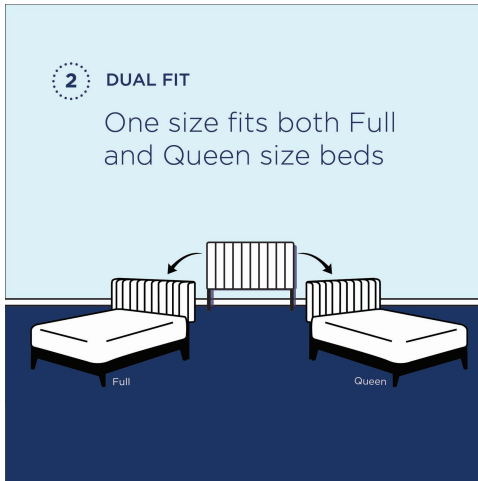

HONORMILL

NEED ASSISTANCE OR CUSTOM QUOTE? CALL: 212-560-5977 www.HONORMILL.com

Augustine Tufted Performance Velvet Full/Queen Headboard

\$362.00

Durable Stain-Resistant Velvet with a Solid Wood Frame.

Mounts in Multiple Positions For a Custom Fit

Description

Vintage glamour and regal aesthetics unify on the Augustine Tufted Performance Velvet Full/Queen Headboard. A luxurious addition to a master bedroom or guest bedroom, this full/queen headboard features beautiful diamond tufting, French piping detail, and a stunningly unique silhouette. Upholstered in soft, stain-resistant performance velvet, this full or queen headboard is padded in dense foam granting ultimate comfort and support while sitting up and relaxing in bed. With various mounting positions, this height-adjustable headboard fits full or queen bed frames. Assembly required. Set Includes: One - Augustine Tufted Performance Velvet Full/Queen Headboard

Additional Information

SKU	SMOD183904
Color Selection	White
Product Materials	MDF/LVL, Yuhua polyster fabric, 20G/M3 density foam, Polyester Fiber - 120g
Dimensions	Overall Product Dimensions: 3"L x 61.5"W x 37.5"H Floor to Top of Headboard: 61 - 65"H Floor to Bottom of Headboard: 23.5 - 27.5"H