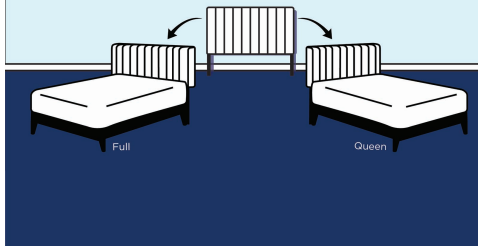

## Diana Tufted Performance Velvet Full/Queen Headboard

\$363.00

Durable Stain-Resistant Velvet with a Solid Wood Frame.

Mounts in Multiple Positions For a Custom Fit

**2 DUAL FIT**

One size fits both Full and Queen size beds

## Description

Elaborate details exude regal luxury and vintage glamour on the Diana Tufted Performance Velvet Full/Queen Headboard. Featuring classic button tufting and nailhead trim framing the avant garde silhouette, this full/queen headboard is a stunning addition to a master bedroom or guest bedroom. Upholstered in soft, stain-resistant performance velvet, this padded headboard offers supportive comfort while sitting up in bed reading, relaxing, or watching TV. With various mounting positions, this height-adjustable headboard fits full or queen bed frames. Assembly required. Set Includes: One - Diana Tufted Performance Velvet Full/Queen Headboard

#### Additional Information

SKU	SMOD183931
Color Selection	White
Product Materials	MDF/LVL, Yuhua polyester fabric, 20G/M3 density foam, Polyester Fiber - 120g
Dimensions	Overall Product Dimensions: 3"L x 67"W x 37.5"H Floor to Top of Headboard: 61 - 65"H Floor to Bottom of Headboard: 23.5 - 27.5"H