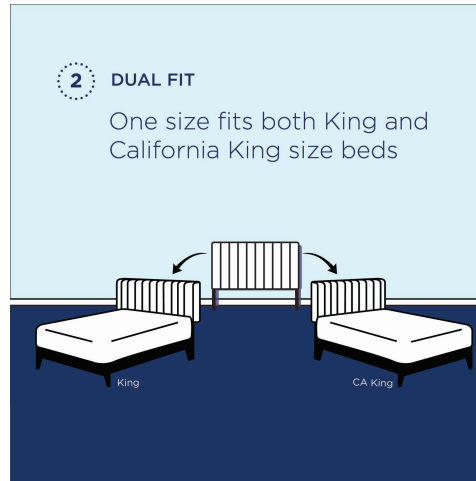

HONORMILL

NEED ASSISTANCE OR CUSTOM QUOTE? CALL: 212-560-5977 www.HONORMILL.com

Diana Tufted Performance Velvet King/California King Headboard

\$426.00

Durable Stain-Resistant Velvet with a Solid Wood Frame.

Mounts in Multiple Positions For a Custom Fit

Description

Elaborate details exude regal luxury and vintage glamour on the Diana Tufted Performance Velvet King/California King Headboard. Featuring classic button tufting and nailhead trim framing the avant garde silhouette, this king/Cali king headboard is a stunning addition to a master bedroom or guest bedroom. Upholstered in soft, stain-resistant performance velvet, this padded headboard offers supportive comfort while sitting up in bed reading, relaxing, or watching TV. With various mounting positions, this height-adjustable headboard fits European king or California king bed frames. Assembly required. Set Includes: One - Diana Tufted Performance Velvet King/California King Headboard

Additional Information

SKU	SMOD183940
Color Selection	White
Product Materials	MDF/LVL, Yuhua polyster fabric, 20G/M3 density foam, Polyester Fiber - 120g
Dimensions	Overall Product Dimensions: 3"L x 84"W x 37.5"H Floor to Top of Headboard: 61 - 65"H Floor to Bottom of Headboard: 23.5 - 27.5"H