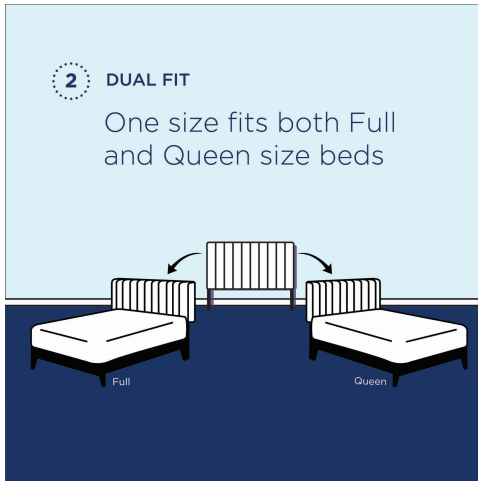

HONORMILL

NEED ASSISTANCE OR CUSTOM QUOTE? CALL: 212-560-5977 www.HONORMILL.com

Athena Performance Velvet Full/Queen Headboard

\$219.00

Durable, Stain-Resistant Velvet
with a Solid Wood Frame.

Description

Incorporate the movement of the sea into your master bedroom or guest suite with the Athena Performance Velvet Full/Queen Headboard. Putting a modern twist on a classic scalloped design, this full or queen sized headboard features luxe texture and a silhouette inspired by the ocean waves. Covered in stain-resistant performance velvet, this upholstered headboard is complete with dense foam padding to offer a supportive place to sit back and relax while watching TV, resting, or reading in bed. With a frame crafted from MDF and plywood, this adjustable headboard for queen or full bed frames has multiple mounting positions. Assembly required. Set Includes: One - Athena Full/Queen Headboard

Additional Information

SKU	SMOD183958
Color Selection	White
Product Materials	Plywood / MDF/LVL, Yuhua polyester fabric, 20G/M3 density foam, Polyester Fiber - 120g
Dimensions	Overall Product Dimensions: 2.5"L x 61.5"W x 26"H