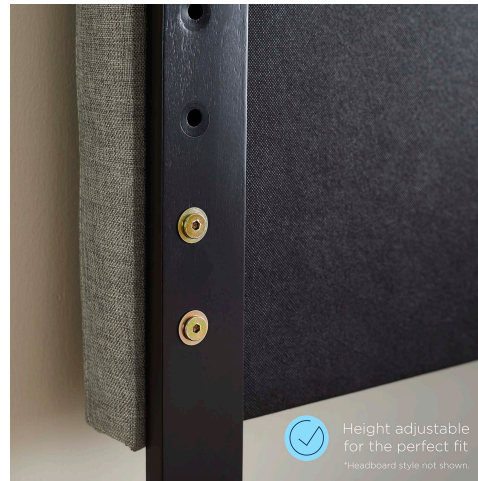

HONORMILL

NEED ASSISTANCE OR CUSTOM QUOTE? CALL: 212-560-5977 www.HONORMILL.com

Athena Performance Velvet Full/Queen Headboard

\$219.00

Durable, Stain-Resistant Velvet
with a Solid Wood Frame.

Description

Incorporate the movement of the sea into your master bedroom or guest suite with the Athena Performance Velvet Full/Queen Headboard. Putting a modern twist on a classic scalloped design, this full or queen sized headboard features luxe texture and a silhouette inspired by the ocean waves. Covered in stain-resistant performance velvet, this upholstered headboard is complete with dense foam padding to offer a supportive place to sit back and relax while watching TV, resting, or reading in bed. With a frame crafted from MDF and plywood, this adjustable headboard for queen or full bed frames has multiple mounting positions. Assembly required. Set Includes: One - Athena Full/Queen Headboard

Additional Information

SKU	SMOD183958
Color Selection	White
Product Materials	Plywood / MDF/LVL, Yuhua polyester fabric, 20G/M3 density foam, Polyester Fiber - 120g
Dimensions	Overall Product Dimensions: 2.5"L x 61.5"W x 26"H