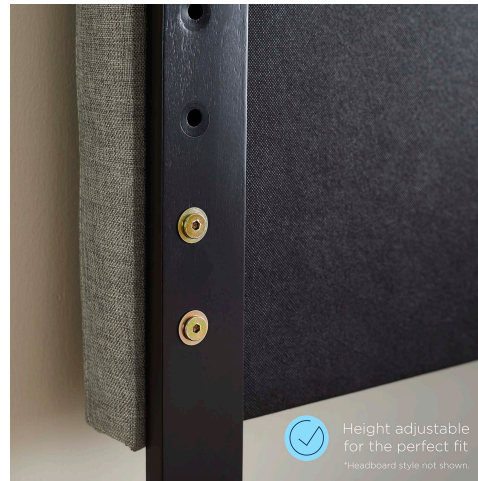

HONORMILL

NEED ASSISTANCE OR CUSTOM QUOTE? CALL: 212-560-5977 www.HONORMILL.com

Athena Performance Velvet King/California King Headboard

\$268.00

Durable, Stain-Resistant Velvet
with a Solid Wood Frame.

Description

Incorporate the movement of the sea into your master bedroom or guest suite with the Athena Performance Velvet King/California King Headboard. Putting a modern twist on a classic scalloped design, this king or California king sized headboard features luxe texture and a silhouette inspired by the ocean waves. Covered in stain-resistant performance velvet, this upholstered headboard is complete with dense foam padding to offer a supportive place to sit back and relax while watching TV, resting, or reading in bed. With a frame crafted from MDF and plywood, this adjustable headboard for Cali king or king bed frames has multiple mounting positions. Assembly required. Set Includes: One - Athena King/California King Headboard

Additional Information

SKU	SMOD183967
Color Selection	White
Product Materials	Plywood / MDF/LVL, Yuhua polyester fabric, 20G/M3 density foam, Polyester Fiber - 120g
Dimensions	Overall Product Dimensions: 2.5"L x 78.5"W x 26"H