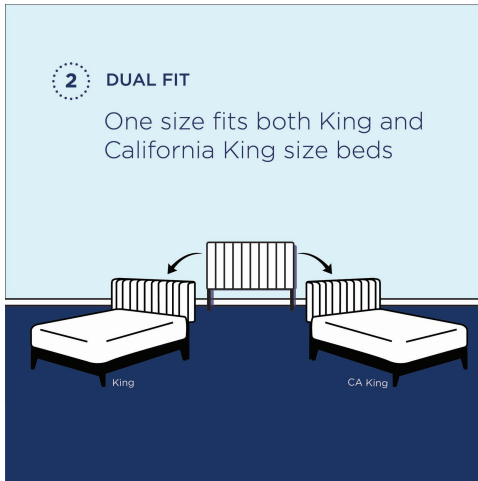

HONORMILL

NEED ASSISTANCE OR CUSTOM QUOTE? CALL: 212-560-5977 www.HONORMILL.com

Athena Performance Velvet King/California King Headboard

\$268.00

Durable, Stain-Resistant Velvet
with a Solid Wood Frame.

Description

Incorporate the movement of the sea into your master bedroom or guest suite with the Athena Performance Velvet King/California King Headboard. Putting a modern twist on a classic scalloped design, this king or California king sized headboard features luxe texture and a silhouette inspired by the ocean waves. Covered in stain-resistant performance velvet, this upholstered headboard is complete with dense foam padding to offer a supportive place to sit back and relax while watching TV, resting, or reading in bed. With a frame crafted from MDF and plywood, this adjustable headboard for Cali king or king bed frames has multiple mounting positions. Assembly required. Set Includes: One - Athena King/California King Headboard

Additional Information

SKU	SMOD183967
Color Selection	White
Product Materials	Plywood / MDF/LVL, Yuhua polyester fabric, 20G/M3 density foam, Polyester Fiber - 120g
Dimensions	Overall Product Dimensions: 2.5"L x 78.5"W x 26"H