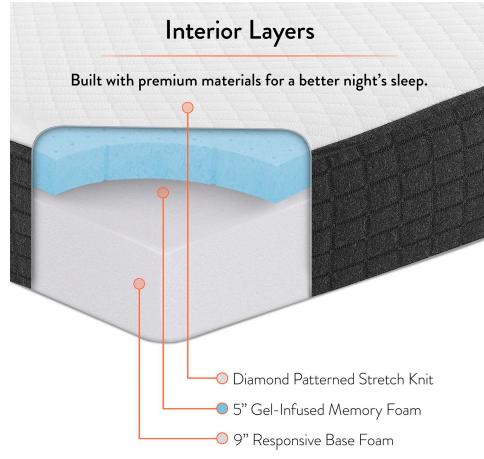

HONORMILL

NEED ASSISTANCE OR CUSTOM QUOTE? CALL: 212-560-5977 www.HONORMILL.com

Aveline 14" Memory Foam Queen Mattress

\$1,106.00

Description

Take a deep breath and exhale because you've found your pathway to that perfect sleep with the Aveline 14 Inch Queen Memory Foam Mattress. Topped with gel-infused memory foam to keep your body climate steady, this firm queen mattress dissipates body heat while quickly conforming to your weight and position. Sleep peacequeeny with an open cell ventilated memory foam solution that relieves pressure points, reduces bounce between two sleepers, and delivers welcome relief from the aches and pains of traditional queen mattresses. Aveline cooling gel queen mattress is CertiPUR-US certified by accredited independent testing laboratories, so you can be confident that the memory foam is made without formaldehyde, ozone depleters, mercury, and other heavy metals including PBDEs, TDCPP or TCEP ("Tris") flame retardants, and is low on VOC. This 14-inch queen size memory foam mattress comes vacuum-packed and rolled to fit into an easily portable box. It takes 2 to 4 hours for the queen gel mattress from your bed in a box to expand most of the way and a

day to expand queenly. Includes a removable stretch knit diamond patterned cover. Box spring or foundation is optional. Slatted bases should be less than 3" apart. Set Includes: One - Aveline 14" Queen Mattress

Additional Information

SKU	SMOD184085
Color Selection	White
Product Materials	5" 48D gel infused memory foam, ventilated + 9" 25D regular foam Cover: 260gsm white diamond stretch knit on top and 320gsm black square stretch knit on border, rope cording on the top sides, non-slip bottom with zipper; Inner Cover is 220gsm FR sock
Dimensions	Overall Product Dimensions: 80"L x 60"W x 14"H