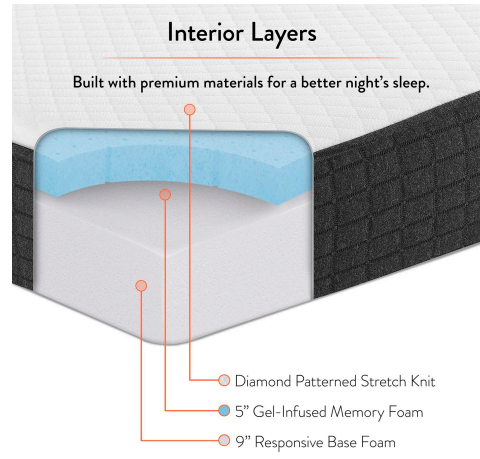

HONORMILL

NEED ASSISTANCE OR CUSTOM QUOTE? CALL: 212-560-5977 www.HONORMILL.com

Aveline 14" Memory Foam King Mattress

\$1,424.00

Description

Take a deep breath and exhale because you've found your pathway to that perfect sleep with the Aveline 14 Inch King Memory Foam Mattress. Topped with gel-infused memory foam to keep your body climate steady, this firm king mattress dissipates body heat while quickly conforming to your weight and position. Sleep peacefully with an open cell ventilated memory foam solution that relieves pressure points, reduces bounce between two sleepers, and delivers welcome relief from the aches and pains of traditional king mattresses. Aveline cooling gel king mattress is CertiPUR-US certified by accredited independent testing laboratories, so you can be confident that the memory foam is made without formaldehyde, ozone depleters, mercury, and other heavy metals including PBDEs, TDCPP or TCEP ("Tris") flame retardants, and is low on VOC. This 14-inch king size memory foam mattress comes vacuum-packed and rolled to fit into an easily portable box. It takes 2 to 4 hours for the king gel mattress from your bed in a box to expand most of the way and a day to expand kingy.

Includes a removable stretch knit diamond patterned cover. Box spring or foundation is optional. Slatted bases should be less than 3" apart. Set Includes: One - Aveline 14" King Mattress

Additional Information

SKU	SMOD184087
Color Selection	White
Product Materials	5" 48D gel infused memory foam, ventilated + 9" 25D regular foam Cover: 260gsm white diamond stretch knit on top and 320gsm black square stretch knit on border, rope cording on the top sides, non-slip bottom with zipper; Inner Cover is 220gsm FR sock
Dimensions	Overall Product Dimensions: 80"L x 76"W x 14"H