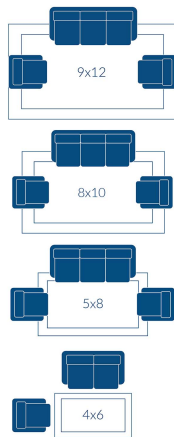

Multiple sizes for a variety of spaces