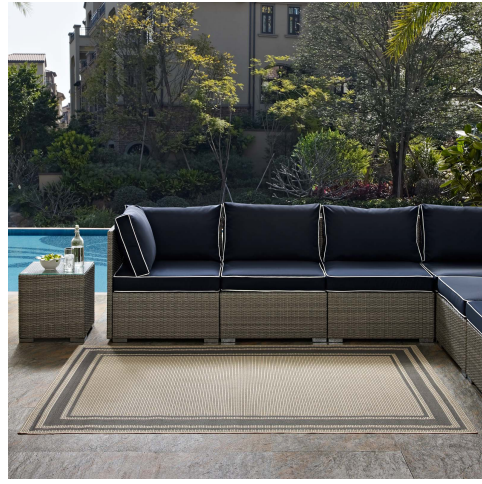

HONORMILL

NEED ASSISTANCE OR CUSTOM QUOTE? CALL: 212-560-5977 www.HONORMILL.com

Rim Solid Border 9x12 Indoor and Outdoor Area Rug

\$322.00

Multiple sizes for a variety of spaces

Description

Make a sophisticated statement with the Rim Solid Border Borderline Indoor and Outdoor Area Rug. Patterned with an elegant design, Rim is a durable and soft machine-woven polypropylene rug that offers wide-ranging support. Featuring a linear design with a low pile weave and gripping rubber bottom, this all-weather area rug is a perfect addition to the outdoor patio, porch, deck, or inside the house in the living room, bedroom, kitchen, or dining room. Rim is a family-friendly, fade and stain resistant rug with easy maintenance. Hose down or vacuum periodically. Create a contemporary play area for kids and pets in high-traffic areas while protecting your floor from spills and heavy furniture with this carefree decor solution. Set Includes: One - Rim Solid Border 9x12 Indoor and Outdoor Area Rug

Additional Information

SKU	SMOD184133
Color Selection	Gray And Beige
Product Materials	polypropylene
Dimensions	Overall Product Dimensions: 143.5"L x 108"W x 0.5"H