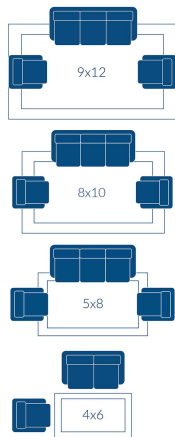

HONORMILL

NEED ASSISTANCE OR CUSTOM QUOTE? CALL: 212-560-5977 www.HONORMILL.com

Rim Solid Border 9x12 Indoor and Outdoor Area Rug

\$322.00

Multiple sizes for a variety of spaces

Description

Make a sophisticated statement with the Rim Solid Border Borderline Indoor and Outdoor Area Rug. Patterned with an elegant design, Rim is a durable and soft machine-woven polypropylene rug that offers wide-ranging support. Featuring a linear design with a low pile weave and gripping rubber bottom, this all-weather area rug is a perfect addition to the outdoor patio, porch, deck, or inside the house in the living room, bedroom, kitchen, or dining room. Rim is a family-friendly, fade and stain resistant rug with easy maintenance. Hose down or vacuum periodically. Create a contemporary play area for kids and pets in high-traffic areas while protecting your floor from spills and heavy furniture with this carefree decor solution. Set Includes: One - Rim Solid Border 9x12 Indoor and Outdoor Area Rug

Additional Information

SKU	SMOD184133
Color Selection	Gray And Beige
Product Materials	polypropylene
Dimensions	Overall Product Dimensions: 143.5"L x 108"W x 0.5"H