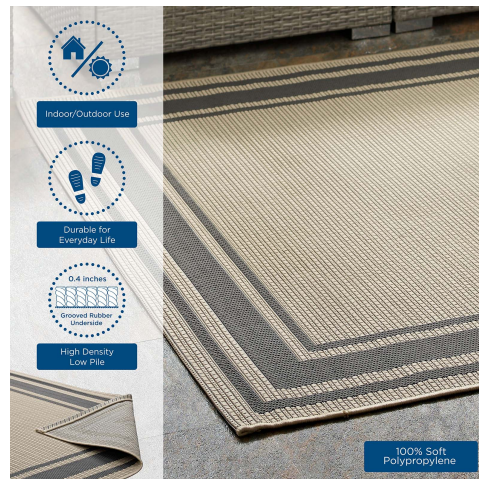

HONORMILL

NEED ASSISTANCE OR CUSTOM QUOTE? CALL: 212-560-5977 www.HONORMILL.com

Rim Solid Border 9x12 Indoor and Outdoor Area Rug

\$322.00

Multiple sizes for a variety of spaces

Description

Make a sophisticated statement with the Rim Solid Border Borderline Indoor and Outdoor Area Rug. Patterned with an elegant design, Rim is a durable and soft machine-woven polypropylene rug that offers wide-ranging support. Featuring a linear design with a low pile weave and gripping rubber bottom, this all-weather area rug is a perfect addition to the outdoor patio, porch, deck, or inside the house in the living room, bedroom, kitchen, or dining room. Rim is a family-friendly, fade and stain resistant rug with easy maintenance. Hose down or vacuum periodically. Create a contemporary play area for kids and pets in high-traffic areas while protecting your floor from spills and heavy furniture with this carefree decor solution. Set Includes: One - Rim Solid Border 9x12 Indoor and Outdoor Area Rug

Additional Information

SKU	SMOD184133
Color Selection	Gray And Beige
Product Materials	polypropylene
Dimensions	Overall Product Dimensions: 143.5"L x 108"W x 0.5"H