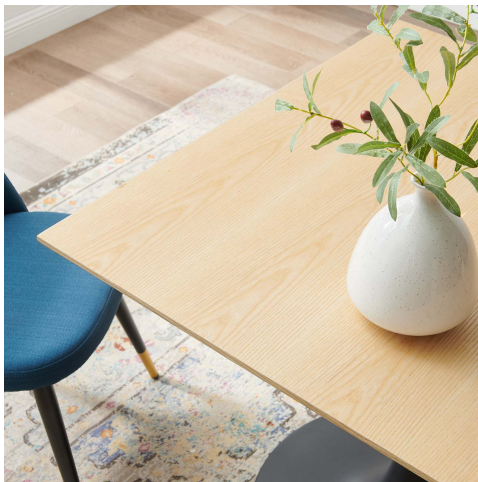

## Description

Reflecting a seamless organic shape and timeless form, the Lippa dining table has become a symbol of modernism for over the past 60 years. Before its release, homes were filled with clunky remnants of an industrial age long gone by. But in order to advance into the new world, homes first had to transition from the traditional square table, into a piece that connoted progress. The base and dimensions are true to the original specifications, while the table's square MDF top has an easy-to-clean wood grain veneer, and the metal tapered base features a black powder-coated finish. Set Includes: One - Lippa 40" Square Dining Table

## Additional Information

SKU	SMOD184305
Color Selection	Black Natural
Product Materials	MDF painted in Wood Top/ with beveled edge, table leg: powder coated metal
Dimensions	Overall Product Dimensions: 40"L x 40"W x 28.5"H Table Top Thickness: 1"H Base Width: 23.5"W