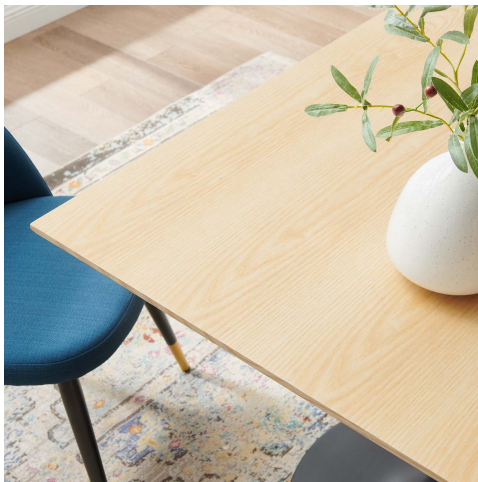

## Description

Reflecting a seamless organic shape and timeless form, the Lippa dining table has become a symbol of modernism for over the past 60 years. Before its release, homes were filled with clunky remnants of an industrial age long gone by. But in order to advance into the new world, homes first had to transition from the traditional square table, into a piece that connoted progress. The base and dimensions are true to the original specifications, while the table's square MDF top has an easy-to-clean wood grain veneer, and the metal tapered base features a black powder-coated finish. Set Includes: One - Lippa 47" Square Dining Table