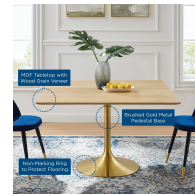

HONORMILL

NEED ASSISTANCE OR CUSTOM QUOTE? CALL: 212-560-5977 www.HONORMILL.com

Lippa 47" Square Wood Dining Table

\$1,303.00

Description

Reflecting a seamless organic shape and timeless form, the Lippa dining table has become a symbol of modernism for over the past 60 years. Before its release, homes were filled with clunky remnants of an industrial age long gone by. But in order to advance into the new world, homes first had to transition from the traditional square table, into a piece that connoted progress. The base and dimensions are true to the original specifications, while the table's square MDF top has an easy-to-clean wood grain veneer, and the metal tapered base features a brushed gold finish. Set Includes: One - Lippa 47" Square Dining Table

Additional Information

SKU	SMOD184448
Color Selection	Gold Natural
Product Materials	Powder coated steel with white high gloss finish,cement inside of the round metal sheet,black water proof EVA for bottom,2.5CM MDF painted Wood Top/ in beveled edge
Dimensions	Overall Product Dimensions: 47"L x 47"W x 28.5"H Table Top Thickness: 1"H Base Width: 20"W