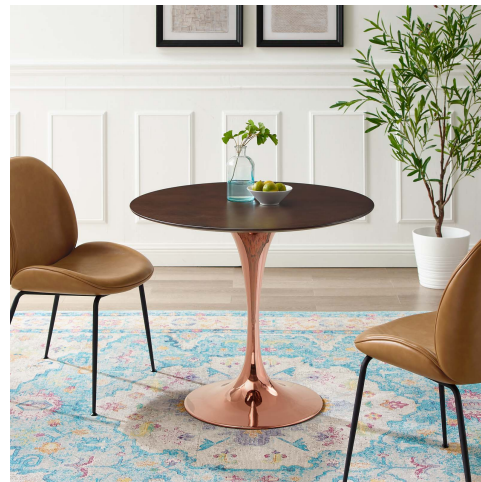

HONORMILL

NEED ASSISTANCE OR CUSTOM QUOTE? CALL: 212-560-5977 www.HONORMILL.com

Lippa 36" Wood Dining Table

\$1,041.00

Description

Reflecting a seamless organic shape and timeless form, the Lippa dining table has become a symbol of modernism for over the past 60 years. Before its release, homes were filled with clunky remnants of an industrial age long gone by. But in order to advance into the new world, homes first had to transition from the traditional square table, into a piece that connoted progress. The base and dimensions are true to the original specifications, while the table's circular MDF top features easy-to-clean wood grain veneer, and the metal tapered base features a polished rose gold finish. Set Includes: One - Lippa 36" Dining Table

Additional Information

SKU	SMOD184468
Color Selection	Rose Cherry Walnut
Product Materials	Powder coated steel with white high gloss finish,cement inside of the round metal sheet,black water proof EVA for bottom
Dimensions	Overall Product Dimensions: 35.5"L x 35.5"W x 28.5"H Table Top Thickness: 1"H Base Width: 20"W