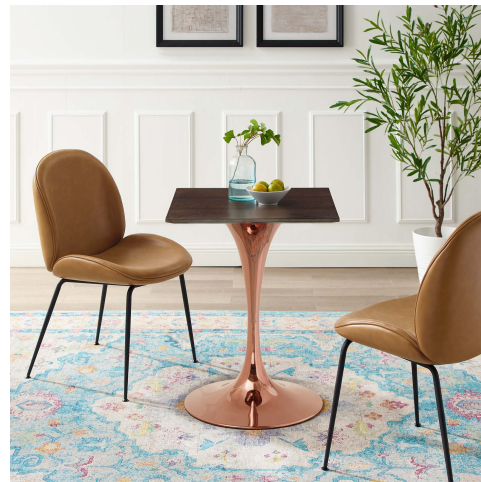

## Lippa 24" Square Wood Dining Table

\$869.00

## Description

Reflecting a seamless organic shape and timeless form, the Lippa dining table has become a symbol of modernism for over the past 60 years. Before its release, homes were filled with clunky remnants of an industrial age long gone by. But in order to advance into the new world, homes first had to transition from the traditional square table, into a piece that connoted progress. The base and dimensions are true to the original specifications, while the table's square MDF top features easy-to-clean wood grain veneer, and the metal tapered base features a polished rose gold finish. Set Includes: One - Lippa 24" Square Dining Table

## Additional Information

SKU	SMOD184476
Color Selection	Rose Cherry Walnut
Product Materials	powder coated steel with white high gloss finish,cement inside of the round metal sheet,black water proof EVA for bottom,2.5CM MDF painted Wood Top/ in beveled edge
Dimensions	Overall Product Dimensions: 23.5"L x 23.5"W x 28.5"H Table Top Thickness: 1"H Base Width: 20"W