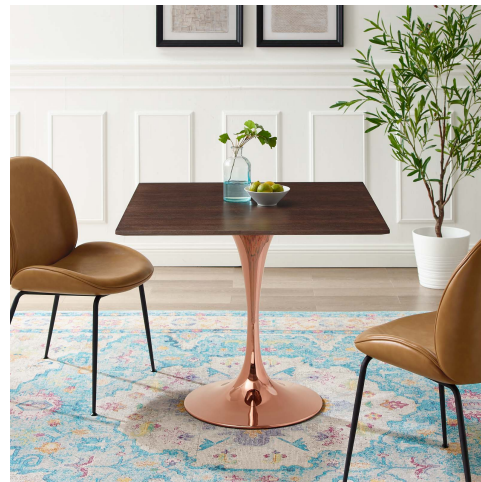

HONORMILL

NEED ASSISTANCE OR CUSTOM QUOTE? CALL: 212-560-5977 www.HONORMILL.com

Lippa 36" Square Wood Dining Table

\$1,041.00

Description

Reflecting a seamless organic shape and timeless form, the Lippa dining table has become a symbol of modernism for over the past 60 years. Before its release, homes were filled with clunky remnants of an industrial age long gone by. But in order to advance into the new world, homes first had to transition from the traditional square table, into a piece that connoted progress. The base and dimensions are true to the original specifications, while the table's square MDF top features easy-to-clean wood grain veneer, and the metal tapered base features a polished rose gold finish. Set Includes: One - Lippa 36" Square Dining Table

Additional Information

SKU	SMOD184484
Color Selection	Rose Cherry Walnut
Product Materials	powder coated steel with white high gloss finish,cement inside of the round metal sheet,black water proof EVA for bottom,2.5CM MDF painted Wood Top/ in beveled edge
Dimensions	Overall Product Dimensions: 35.5"L x 35.5"W x 28.5"H Table Top Thickness: 1"H Base Width: 20"W