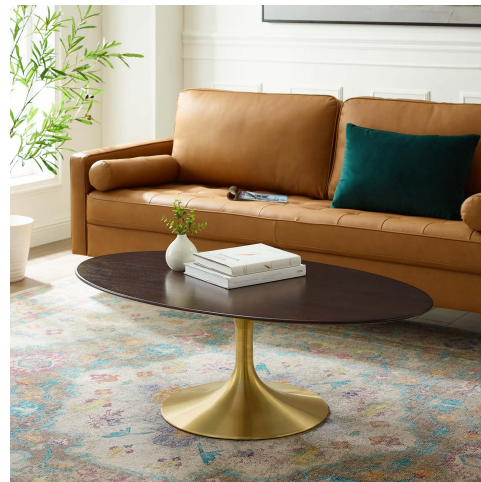

## Lippa 48" Oval Wood Coffee Table

\$1,162.00

## Description

Reflecting a seamless organic shape and timeless form, the Lippa Table has become a symbol of modernism for over the past 60 years. Before its release, homes were filled with clunky remnants of an industrial age long gone by. But in order to advance into the new world, homes first had to transition from the traditional square table, into a piece that connoted progress. The base and dimensions are true to the original specifications, while the table's oval MDF top features an easy-to-clean wood grain veneer and the metal tapered base features a brushed gold finish. Set Includes: One - Lippa 48" Oval Coffee Table

## Additional Information

SKU	SMOD184564
Color Selection	Gold Cherry Walnut
Product Materials	Powder coated steel with white high gloss finish,cement inside of the round metal sheet,black water proof EVA for bottom,2.5CM MDF painted Wood Top/ in beveled edge
Dimensions	Overall Product Dimensions: 47.5"L x 27.5"W x 15.5"H Table Top Thickness: 1"H Base Width: 20"W