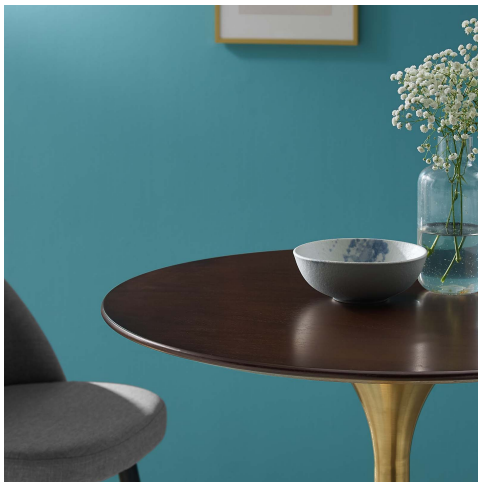

## Lippa 28" Wood Bar Table

\$1,007.00

## Description

Reflecting a seamless organic shape and timeless form, the Lippa Bar Table has become a symbol of modernism for over the past 60 years. Before its release, homes were filled with clunky remnants of an industrial age long gone by. But in order to advance into the new world, homes first had to transition from the traditional oval table, into a piece that connoted progress. The base and dimensions are true to the original specifications, while the table's round MDF top has an easy-to-clean wood grain veneer, and the metal tapered base features a brushed gold finish. Set Includes: One - Lippa 28" Bar Table

## Additional Information

SKU	SMOD184584
Color Selection	Gold Cherry Walnut
Product Materials	Powder coated steel with white high gloss finish,cement inside of the round metal sheet,black water proof EVA for bottom,2.5CM MDF painted Wood Top/ in beveled edge
Dimensions	Overall Product Dimensions: 27.5"L x 27.5"W x 40.5"H Table Top Thickness: 1"H Base Width: 20"W