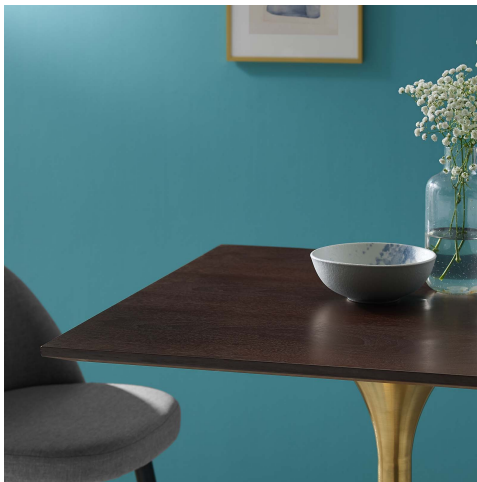

HONORMILL

NEED ASSISTANCE OR CUSTOM QUOTE? CALL: 212-560-5977 www.HONORMILL.com

Lippa 28" Square Wood Bar Table

\$1,007.00

Description

Reflecting a seamless organic shape and timeless form, the Lippa Bar Table has become a symbol of modernism for over the past 60 years. Before its release, homes were filled with clunky remnants of an industrial age long gone by. But in order to advance into the new world, homes first had to transition from the traditional oval table, into a piece that connoted progress. The base and dimensions are true to the original specifications, while the table's square MDF top has an easy-to-clean wood grain veneer, and the metal tapered base features a brushed gold finish. Set Includes: One - Lippa 28" Square Bar Table

Additional Information

| | |
|-------------------|--|
| SKU | SMOD184588 |
| Color Selection | Gold Cherry Walnut |
| Product Materials | Powder coated steel with white high gloss finish,cement inside of the round metal sheet,black water proof EVA for bottom,2.5CM MDF painted Wood Top/ in beveled edge |
| Dimensions | Overall Product Dimensions: 27.5"L x 27.5"W x 40.5"H Table Top Thickness: 1"H Base Width: 20"W |