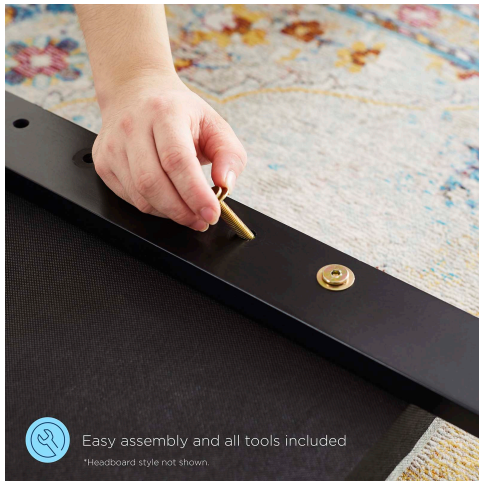

HONORMILL

NEED ASSISTANCE OR CUSTOM QUOTE? CALL: 212-560-5977 www.HONORMILL.com

Brielle Channel Tufted Performance Velvet Twin Headboard

\$213.00

Durable Stain-Resistant Velvet with a Solid Wood Frame.

Mounts in Multiple Positions For a Custom Fit

Description

Bring opulent style to the bedroom with the Brielle Channel Tufted Performance Velvet Twin Headboard. Channel tufting, a sweeping curved silhouette and rich texture introduces glam deco style and vintage modernity to a guest suite, kid's bedroom, or college dorm. This twin size headboard is upholstered in soft, stain-resistant performance velvet and padded in dense foam to offer supportive comfort while sitting up in bed resting or relaxing. This adjustable headboard fits twin beds with its three mounting positions. Assembly required. Set Includes: One - Brielle Channel Tufted Twin Headboard