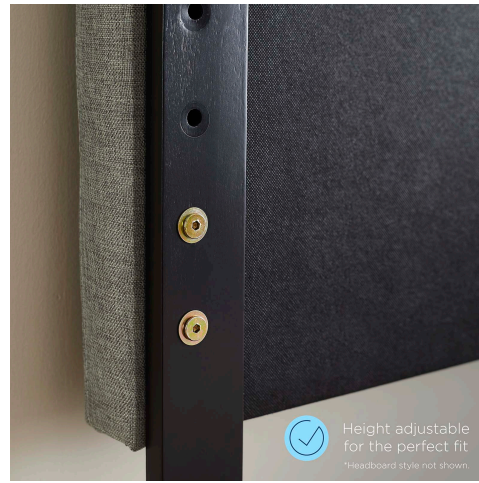

HONORMILL

NEED ASSISTANCE OR CUSTOM QUOTE? CALL: 212-560-5977 www.HONORMILL.com

Brielle Channel Tufted Performance Velvet Twin Headboard

\$213.00

Durable Stain-Resistant Velvet with a Solid Wood Frame.

Mounts in Multiple Positions For a Custom Fit

Description

Bring opulent style to the bedroom with the Brielle Channel Tufted Performance Velvet Twin Headboard. Channel tufting, a sweeping curved silhouette and rich texture introduces glam deco style and vintage modernity to a guest suite, kid's bedroom, or college dorm. This twin size headboard is upholstered in soft, stain-resistant performance velvet and padded in dense foam to offer supportive comfort while sitting up in bed resting or relaxing. This adjustable headboard fits twin beds with its three mounting positions. Assembly required. Set Includes: One - Brielle Channel Tufted Twin Headboard