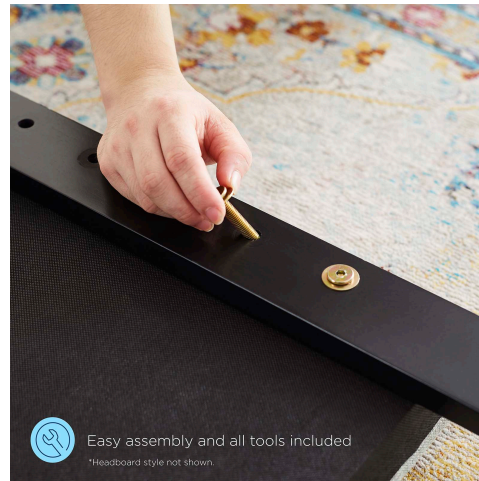

HONORMILL

NEED ASSISTANCE OR CUSTOM QUOTE? CALL: 212-560-5977 www.HONORMILL.com

Brielle Channel Tufted Performance Velvet Full/Queen Headboard

\$251.00

Durable Stain-Resistant Velvet with a Solid Wood Frame.

Mounts in Multiple Positions For a Custom Fit

Description

Bring opulent style to the bedroom with the Brielle Channel Tufted Performance Velvet Full/Queen Headboard. Channel tufting, a sweeping curved silhouette and rich texture introduces glam deco style and vintage modernity to a master bedroom or guest suite. This full or queen size headboard is upholstered in soft, stain-resistant performance velvet and padded in dense foam to offer supportive comfort while sitting up in bed resting or relaxing. This adjustable headboard fits full or queen beds with its three mounting positions. Assembly required. Set Includes: One - Brielle Channel Tufted Full/Queen Headboard