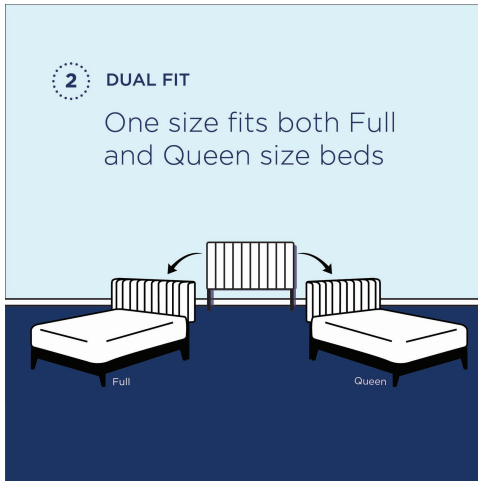

HONORMILL

NEED ASSISTANCE OR CUSTOM QUOTE? CALL: 212-560-5977 www.HONORMILL.com

Brielle Channel Tufted Performance Velvet Full/Queen Headboard

\$251.00

Durable Stain-Resistant Velvet with a Solid Wood Frame.

Mounts in Multiple Positions For a Custom Fit

Description

Bring opulent style to the bedroom with the Brielle Channel Tufted Performance Velvet Full/Queen Headboard. Channel tufting, a sweeping curved silhouette and rich texture introduces glam deco style and vintage modernity to a master bedroom or guest suite. This full or queen size headboard is upholstered in soft, stain-resistant performance velvet and padded in dense foam to offer supportive comfort while sitting up in bed resting or relaxing. This adjustable headboard fits full or queen beds with its three mounting positions. Assembly required. Set Includes: One - Brielle Channel Tufted Full/Queen Headboard

Additional Information

SKU	SMOD184604
Color Selection	White
Product Materials	CARB Particleboard, Solid Wood
Dimensions	Overall Product Dimensions: 3"L x 62.5"W x 26"H