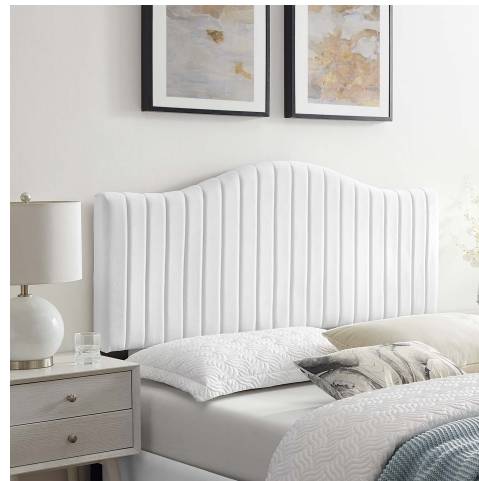

HONORMILL

NEED ASSISTANCE OR CUSTOM QUOTE? CALL: 212-560-5977 www.HONORMILL.com

Brielle Channel Tufted Performance Velvet Full/Queen Headboard

\$251.00

Durable Stain-Resistant Velvet with a Solid Wood Frame.

Mounts in Multiple Positions For a Custom Fit

Description

Bring opulent style to the bedroom with the Brielle Channel Tufted Performance Velvet Full/Queen Headboard. Channel tufting, a sweeping curved silhouette and rich texture introduces glam deco style and vintage modernity to a master bedroom or guest suite. This full or queen size headboard is upholstered in soft, stain-resistant performance velvet and padded in dense foam to offer supportive comfort while sitting up in bed resting or relaxing. This adjustable headboard fits full or queen beds with its three mounting positions. Assembly required. Set Includes: One - Brielle Channel Tufted Full/Queen Headboard

Additional Information

SKU	SMOD184604
Color Selection	White
Product Materials	CARB Particleboard, Solid Wood
Dimensions	Overall Product Dimensions: 3"L x 62.5"W x 26"H