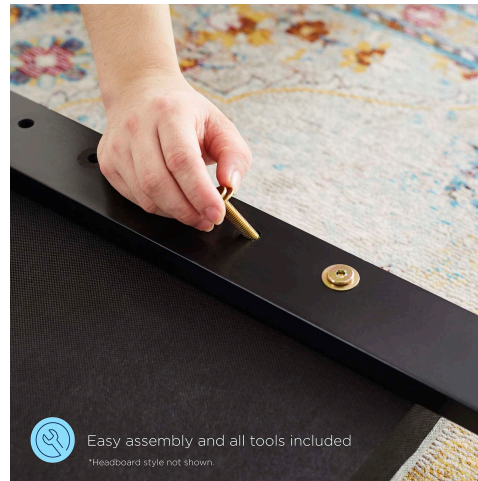

## Brielle Channel Tufted Performance Velvet King/California King Headboard

\$314.00

Durable Stain-Resistant Velvet with a Solid Wood Frame.

Mounts in Multiple Positions For a Custom Fit

## Description

Bring opulent style to the bedroom with the Brielle Channel Tufted Performance Velvet King/California King Headboard. Channel tufting, a sweeping curved silhouette and rich texture introduces glam deco style and vintage modernity to a master bedroom or guest suite. This king or Cali king size headboard is upholstered in soft, stain-resistant performance velvet and padded in dense foam to offer supportive comfort while sitting up in bed resting or relaxing. This adjustable headboard fits king or California king beds with its three mounting positions. Assembly required. Set Includes: One - Brielle Channel Tufted King/California King Headboard