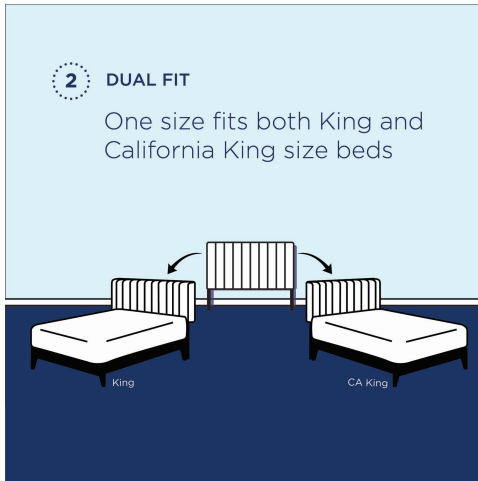

## Brielle Channel Tufted Performance Velvet King/California King Headboard

\$314.00

Durable Stain-Resistant Velvet with a Solid Wood Frame.

Mounts in Multiple Positions For a Custom Fit

## Description

Bring opulent style to the bedroom with the Brielle Channel Tufted Performance Velvet King/California King Headboard. Channel tufting, a sweeping curved silhouette and rich texture introduces glam deco style and vintage modernity to a master bedroom or guest suite. This king or Cali king size headboard is upholstered in soft, stain-resistant performance velvet and padded in dense foam to offer supportive comfort while sitting up in bed resting or relaxing. This adjustable headboard fits king or California king beds with its three mounting positions. Assembly required. Set Includes: One - Brielle Channel Tufted King/California King Headboard