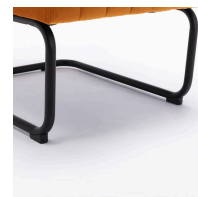

HONORMILL

NEED ASSISTANCE OR CUSTOM QUOTE? CALL: 212-560-5977 www.HONORMILL.com

Sterling Velvet Lounge Chair

\$256.00

Description

The Sterling Velvet Lounge Chair is a retro-inspired lounge chair fully upholstered in soft velvet fabric. It features a breathable open backrest with clean-cut lines in a bold modern shape. Deep channel tufting streams through its smooth upholstery. Its sturdy black steel frame is a tubular ergonomic design providing buoyancy and stability. It extends downwards into a supportive vintage sled base. Plushly padded in high-density foam cushioning, it is remarkably comfortable. It is available in 2 modern colors.

Additional Information

SKU	SAFC111114
Dimensions	Dimensions: 23.5" w x 23.5" d x 31.5" h Weight: 24 lbs Seat Depth: 21 Seat Width: 23.5 Seat Height: 17 Ship via: SPC Assembly Required: Yes Pieces Per Carton: 1 Finish / Color: Cognac Velvet - Black Frame Olive Green Velvet - Black Frame