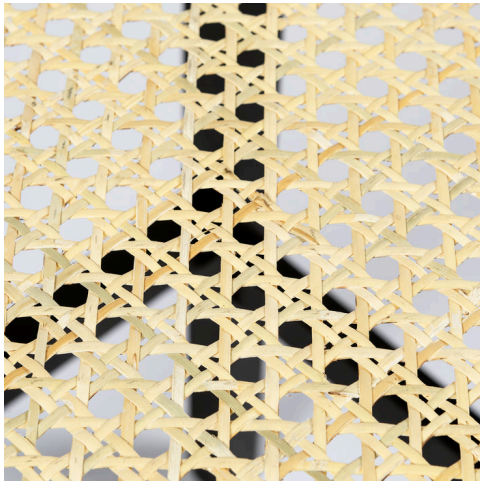

HONORMILL

NEED ASSISTANCE OR CUSTOM QUOTE? CALL: 212-560-5977 www.HONORMILL.com

Sherry Counter Stool

\$352.00

Description

The Sherry Counter Stool with Natural Cane features a low backrest design seamlessly flowing into its perforated mesh seat. Made of natural cane with a sturdy frame, this counter stool is a perfect balance of organic and contemporary. It features a foot rest for easy seating and a 4-legged base for exceptional stability. This is a counter stool capable of easily upgrading your kitchen seating arrangement.

Additional Information

SKU	SAFC111204
Dimensions	Dimensions: 15.75"w x 19"d x 31.5"h Weight: 12 lbs Seat Depth: 14.5 Seat Width: 15.75 Seat Height: 25.75 Pieces Per Carton: 1 Ship via: SPC Finish / Color: Black / Natural Cane Natural / Natural Cane White / Natural Cane