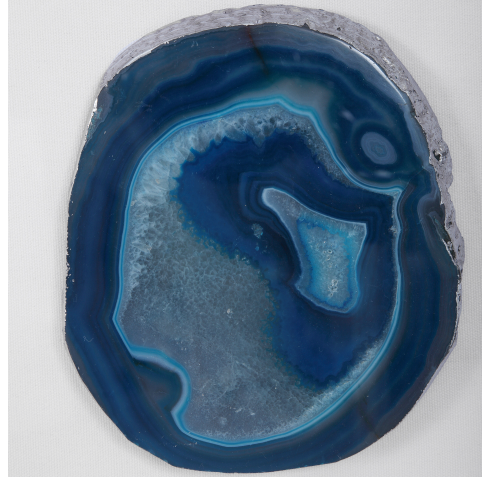

HONORMILL

NEED ASSISTANCE OR CUSTOM QUOTE? CALL: 212-560-5977 www.HONORMILL.com

Kalia Shadow Box

\$241.00

Description

A Pine Wood Shadow Box Featuring A Hand Applied Silver Leaf Finish Showcases A Striking Blue Agate Stone With Light Blue Veining, Accented With Hand Painted Silver Edging. Mounted On A White Linen Backing.

Additional Information

SKU	SUT113733
Dimensions	19.75 W x 19.75 H x 2 D (in)