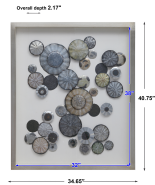

## Description

Abstract Wall Art Features Overlapping, Blow Torched Textured Iron Discs In Tones Of Silver, Charcoal, Rust, Blue, And Green. The Art Is Under Glass And Is Encased By A Lightly Antiqued Silver Leaf Shadow Box. May Be Hung Horizontal Or Vertical.

## Additional Information

SKU	SUT113734
Dimensions	34.65 W x 40.75 H x 2.17 D (in)