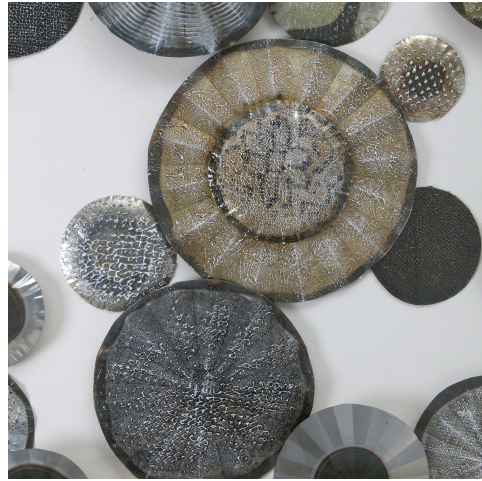

## Description

Abstract Wall Art Features Overlapping, Blow Torched Textured Iron Discs In Tones Of Silver, Charcoal, Rust, Blue, And Green. The Art Is Under Glass And Is Encased By A Lightly Antiqued Silver Leaf Shadow Box. May Be Hung Horizontal Or Vertical.