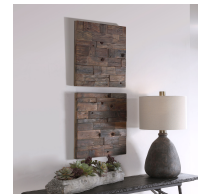

HONORMILL

NEED ASSISTANCE OR CUSTOM QUOTE? CALL: 212-560-5977 www.HONORMILL.com

Astern Wood Wall Decor, S/2

\$232.00

Description

This Set Of Two Geometrically Pieced Wall Panels Are Constructed From Recycled, Reclaimed Boat Wood Collected From Old Chinese Fishing Vessels. Solid Wood Will Continue To Move With Temperature And Humidity Changes, Which Can Result In Cracks And Uneven Surfaces, Adding To Its Authenticity And Character. May Be Hung Three Ways.

Additional Information

SKU	SUT113738
Dimensions	20 W x 20 H x 1.625 D (in)