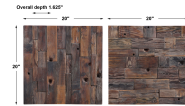

HONORMILL

NEED ASSISTANCE OR CUSTOM QUOTE? CALL: 212-560-5977 www.HONORMILL.com

Astern Wood Wall Decor, S/2

\$232.00

Description

This Set Of Two Geometrically Pieced Wall Panels Are Constructed From Recycled, Reclaimed Boat Wood Collected From Old Chinese Fishing Vessels. Solid Wood Will Continue To Move With Temperature And Humidity Changes, Which Can Result In Cracks And Uneven Surfaces, Adding To Its Authenticity And Character. May Be Hung Three Ways.

Additional Information

SKU	SUT113738
Dimensions	20 W x 20 H x 1.625 D (in)