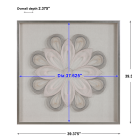

HONORMILL

NEED ASSISTANCE OR CUSTOM QUOTE? CALL: 212-560-5977 www.HONORMILL.com

Floral Dreams Shadow Box

\$531.00

Description

This Statement Making Shadow Box Features 3-dimensional Layered String Art, Hand Threaded Around Individually Hammered Pin Nails In Shades Of Slate Gray, Tan And Blush, Over A Neutral Linen Backing With A Silver Leaf Frame.

Additional Information

SKU	SUT113740
Dimensions	39.375 W x 39.375 H x 2.375 D (in)