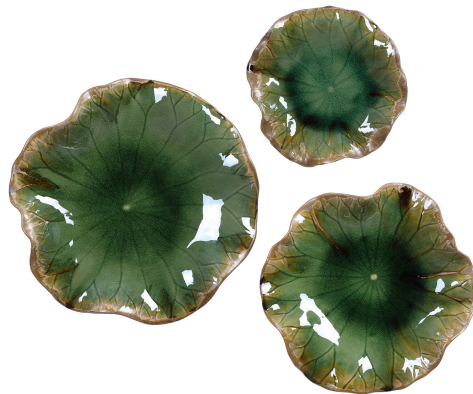

HONORMILL

NEED ASSISTANCE OR CUSTOM QUOTE? CALL: 212-560-5977 www.HONORMILL.com

Abella Ceramic Wall Decor, Green, S/3

\$268.00

Description

A Trio Of Ceramic Flowers With Detailed Veining, Glazed In Forest Green With Brown Edges. May Be Hung On Wall Or Used As Tabletop Accessory. Sizes: Sm-11x3x11, Med-15x3x15, Lg-18x4x18

Additional Information

SKU	SUT113741
Dimensions	17.875 W x 3.875 H x 17.875 D (in)