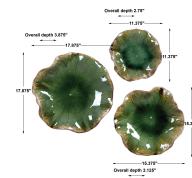

HONORMILL

NEED ASSISTANCE OR CUSTOM QUOTE? CALL: 212-560-5977 www.HONORMILL.com

Abella Ceramic Wall Decor, Green, S/3

\$268.00

Description

A Trio Of Ceramic Flowers With Detailed Veining, Glazed In Forest Green With Brown Edges. May Be Hung On Wall Or Used As Tabletop Accessory. Sizes: Sm-11x3x11, Med-15x3x15, Lg-18x4x18

Additional Information

SKU	SUT113741
Dimensions	17.875 W x 3.875 H x 17.875 D (in)