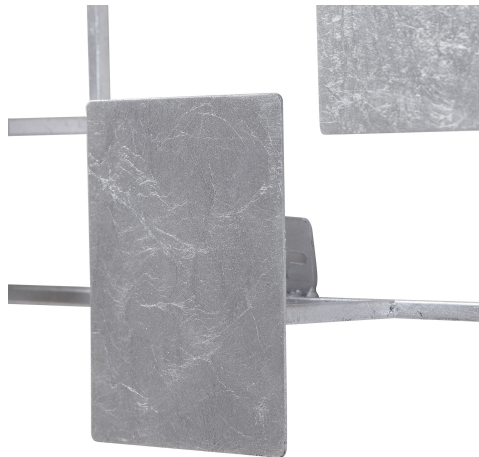

## Duska Metal Wall Decor

\$448.00

### Description

A Contemporary Mix Of Shapes And Layers, Featuring 3-dimensional Metal Panels Of Hand Applied Silver Leaf With Champagne Tones And Mirror Accents. May Be Hung Horizontal Or Vertical.

## Additional Information

SKU	SUT113743
Dimensions	39 W x 41 H x 5.5 D (in)