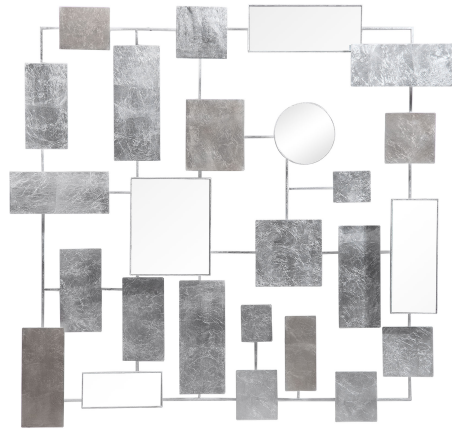

## Duska Metal Wall Decor

\$448.00

### Description

A Contemporary Mix Of Shapes And Layers, Featuring 3-dimensional Metal Panels Of Hand Applied Silver Leaf With Champagne Tones And Mirror Accents. May Be Hung Horizontal Or Vertical.

## Additional Information

SKU	SUT113743
Dimensions	39 W x 41 H x 5.5 D (in)