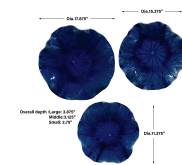

HONORMILL

NEED ASSISTANCE OR CUSTOM QUOTE? CALL: 212-560-5977 www.HONORMILL.com

Abella Ceramic Wall Decor, Cobalt, S/3

\$268.00

Description

A Trio Of Ceramic Flowers With Detailed Veining, Glazed In A Rich Cobalt Blue. May Be Hung On Wall Or Used As Tabletop Accessory. Sizes: Sm-11x3x11, Med-15x3x15, Lg-18x4x18

Additional Information

SKU	SUT113744
Dimensions	17.875 W x 17.875 H x 3.875 D (in)