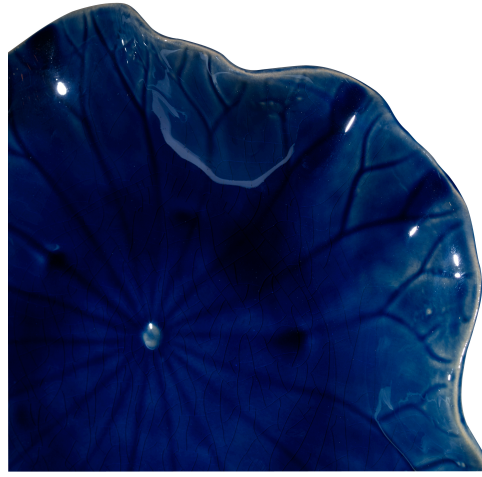

HONORMILL

NEED ASSISTANCE OR CUSTOM QUOTE? CALL: 212-560-5977 www.HONORMILL.com

Abella Ceramic Wall Decor, Cobalt, S/3

\$268.00

Description

A Trio Of Ceramic Flowers With Detailed Veining, Glazed In A Rich Cobalt Blue. May Be Hung On Wall Or Used As Tabletop Accessory. Sizes: Sm-11x3x11, Med-15x3x15, Lg-18x4x18

Additional Information

SKU	SUT113744
Dimensions	17.875 W x 17.875 H x 3.875 D (in)