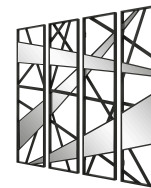

HONORMILL

NEED ASSISTANCE OR CUSTOM QUOTE? CALL: 212-560-5977 www.HONORMILL.com

Looking Glass Mirrored Wall Decor, S/4

\$536.00

Description

This Set Of Four Mirrored Wall Panels Work Together To Create One Striking Installation. Each Panel Features A Metal Framework Finished In A Contemporary Satin Black, Accented By Angular Mirrored Inserts. May Be Hung Horizontal Or Vertical.

Additional Information

SKU	SUT113791
Dimensions	11.75 W x 47.25 H x 1.25 D (in)