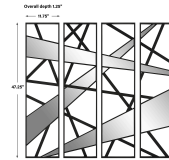

HONORMILL

NEED ASSISTANCE OR CUSTOM QUOTE? CALL: 212-560-5977 www.HONORMILL.com

Looking Glass Mirrored Wall Decor, S/4

\$536.00

Description

This Set Of Four Mirrored Wall Panels Work Together To Create One Striking Installation. Each Panel Features A Metal Framework Finished In A Contemporary Satin Black, Accented By Angular Mirrored Inserts. May Be Hung Horizontal Or Vertical.

Additional Information

SKU	SUT113791
Dimensions	11.75 W x 47.25 H x 1.25 D (in)