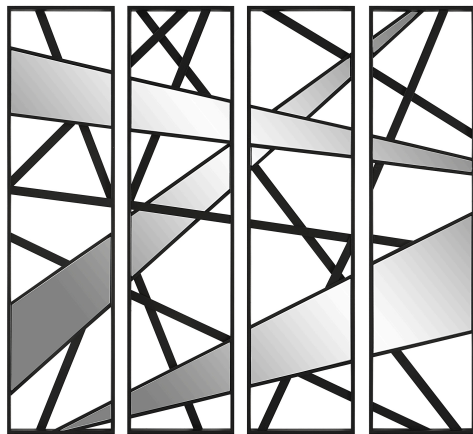

HONORMILL

NEED ASSISTANCE OR CUSTOM QUOTE? CALL: 212-560-5977 www.HONORMILL.com

Looking Glass Mirrored Wall Decor, S/4

\$536.00

Description

This Set Of Four Mirrored Wall Panels Work Together To Create One Striking Installation. Each Panel Features A Metal Framework Finished In A Contemporary Satin Black, Accented By Angular Mirrored Inserts. May Be Hung Horizontal Or Vertical.

Additional Information

SKU	SUT113791
Dimensions	11.75 W x 47.25 H x 1.25 D (in)