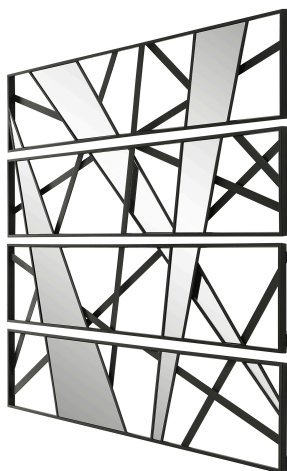

HONORMILL

NEED ASSISTANCE OR CUSTOM QUOTE? CALL: 212-560-5977 www.HONORMILL.com

Looking Glass Mirrored Wall Decor, S/4

\$536.00

Description

This Set Of Four Mirrored Wall Panels Work Together To Create One Striking Installation. Each Panel Features A Metal Framework Finished In A Contemporary Satin Black, Accented By Angular Mirrored Inserts. May Be Hung Horizontal Or Vertical.

Additional Information

SKU	SUT113791
Dimensions	11.75 W x 47.25 H x 1.25 D (in)