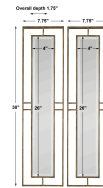

HONORMILL

NEED ASSISTANCE OR CUSTOM QUOTE? CALL: 212-560-5977 www.HONORMILL.com

Rutledge Mirrors, S/2

\$196.00

Description

Clean And Contemporary, Each Mirror Exhibit Linear Metal Frames With A Nearly Two Inch Open Depth. Each Frame Is Finished In A Heavily Antiqued Gold, Accented By Slim Beveled Mirrors. May Be Hung Horizontal Or Vertical.

Additional Information

SKU	SUT113800
Dimensions	7.75 W x 30 H x 1.75 D (in)