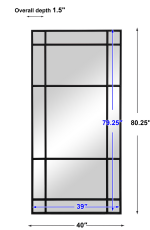

HONORMILL

NEED ASSISTANCE OR CUSTOM QUOTE? CALL: 212-560-5977 www.HONORMILL.com

Spurgeon Mirror

\$896.00

Description

This Oversized Mirror Features A Heavy Iron Frame With Deep Channels Inspired By Old Warehouse Windows, Finished In Satin Black. May Be Hung Horizontal Or Vertical.

Additional Information

SKU	SUT113804
Dimensions	40 W x 80.25 H x 1.5 D (in)