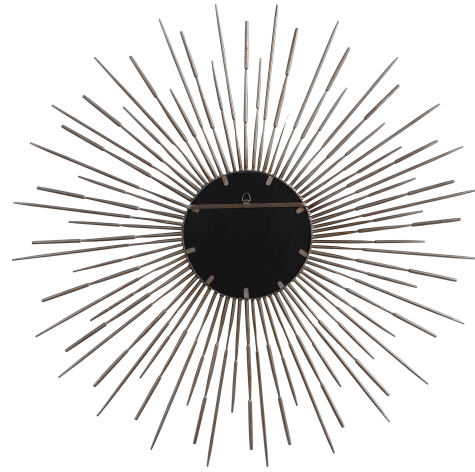

## Golden Rays Round Mirror

\$565.00

## Description

Inspired By Mid-century Designs, This Starburst Mirror Is Finished In An Antiqued Gold Leaf And Features A 1" Bevel.

## Additional Information

SKU	SUT113807
Dimensions	46.875 W x 46.875 H x 1 D (in)