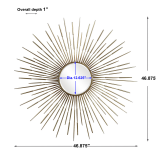

## Description

Inspired By Mid-century Designs, This Starburst Mirror Is Finished In An Antiqued Gold Leaf And Features A 1" Bevel.

## Additional Information

SKU	SUT113807
Dimensions	46.875 W x 46.875 H x 1 D (in)