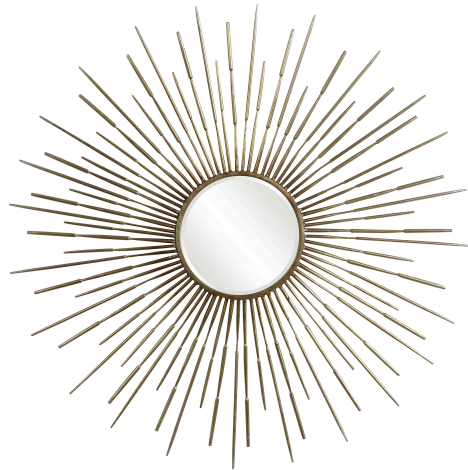

## Golden Rays Round Mirror

\$565.00

## Description

Inspired By Mid-century Designs, This Starburst Mirror Is Finished In An Antiqued Gold Leaf And Features A 1" Bevel.