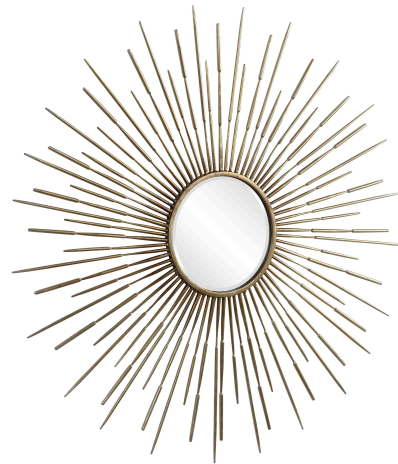

## Golden Rays Round Mirror

\$565.00

## Description

Inspired By Mid-century Designs, This Starburst Mirror Is Finished In An Antiqued Gold Leaf And Features A 1" Bevel.